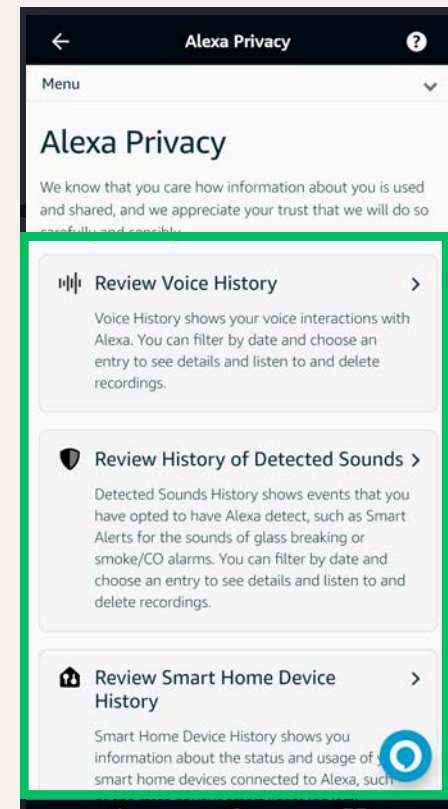

## Amazon Alexa Mobile App Privacy Settings

Home Screen

More

Settings

Privacy

Menus to  
review history