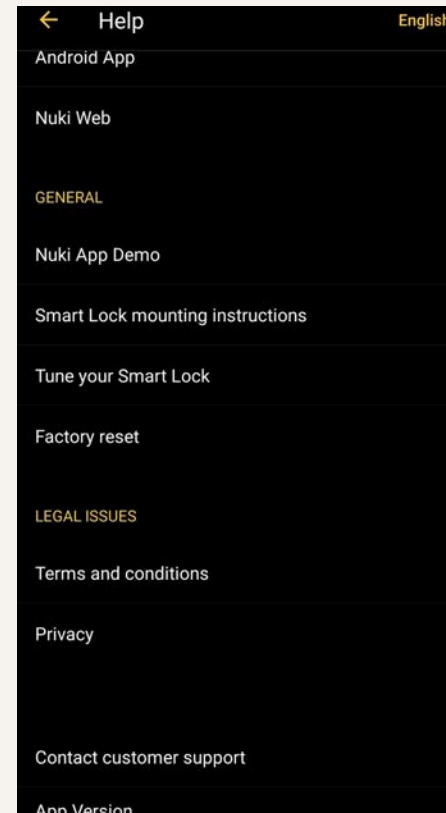

# NUKI SMART LOCK AND NUKI OPENER

## Nuki Mobile App Privacy Settings

Home Screen

Menu

Help  
(Scroll down)

 No privacy settings configurations.

 Privacy displays information only without options.

## Nuki Mobile App Permissions

**Nuki mobile app:** Nuki produces smart door locks that can be controlled remotely via smartphone apps. They offer various features such as auto-unlock, virtual keys, and integration with smart home ecosystems.