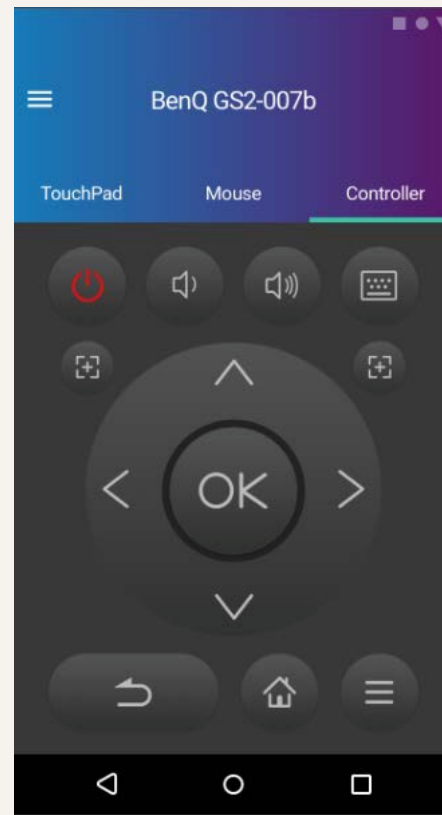

## BenQ Smart Control Mobile App Privacy Settings

Home Screen

Projector

Options

Help

 No direct privacy settings configurations