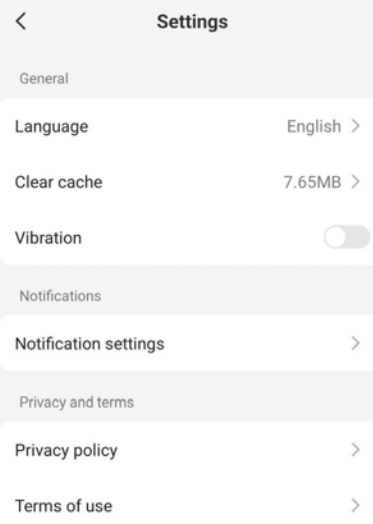

Action button sharing opt-out option

Privacy settings configurations (Sharing).

Configuration options to control Ads.

Privacy provides options and displays information .