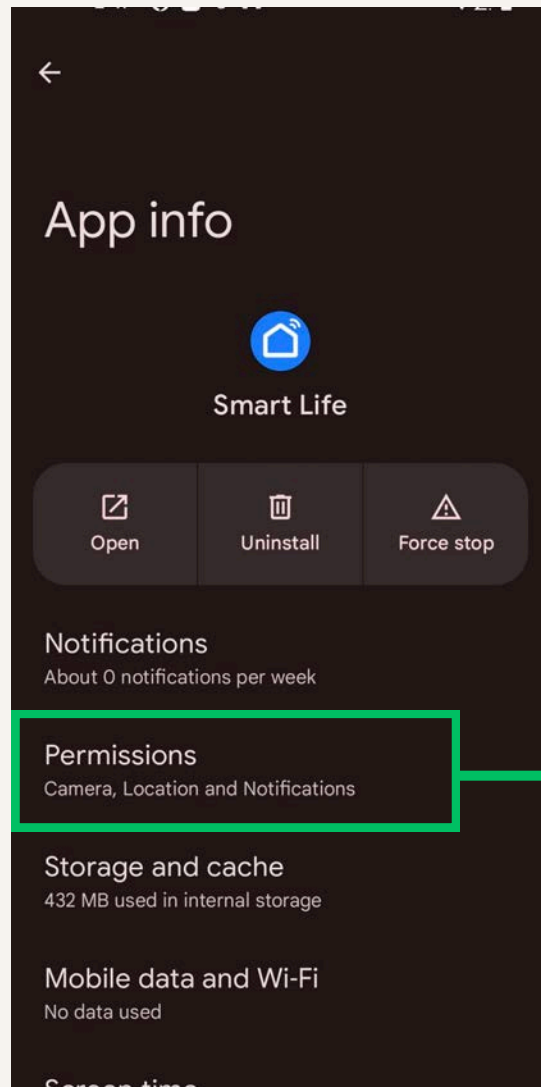

GHOME BEDSIDE LAMP

Smart Life Mobile App Permissions

Smart Life mobile app: A versatile smart home app that supports a wide range of devices, enabling control and automation of lighting, security, and more.

Main app permissions are Camera, Location, and Notifications