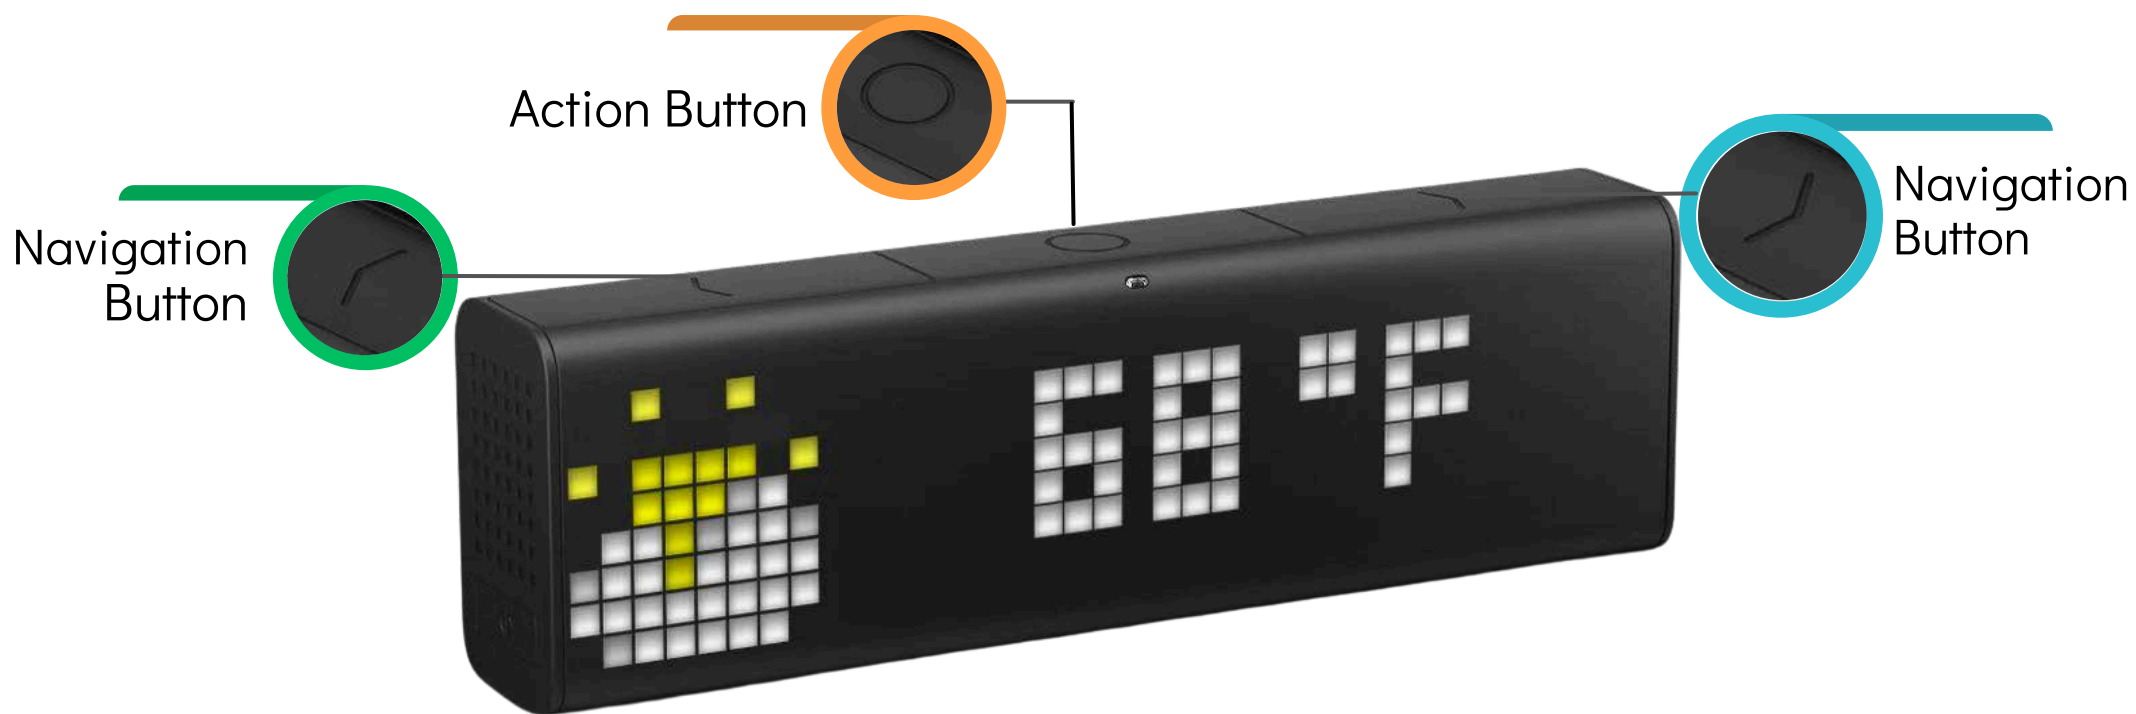

# AQARA ROLLER SHADE DRIVER

## Aqara Home Mobile App Permissions

**Aqara Home mobile app:** The Aqara app provides smart home products such as sensors, switches, and hubs, compatible with major smart home ecosystems.

Main app permissions are **Camera and Notifications.**

# LaMetric Time Smart Clock