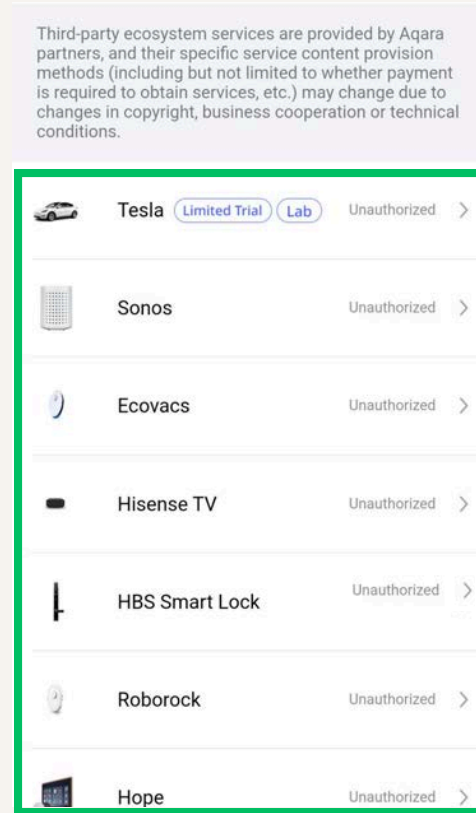

Third-Party Devices