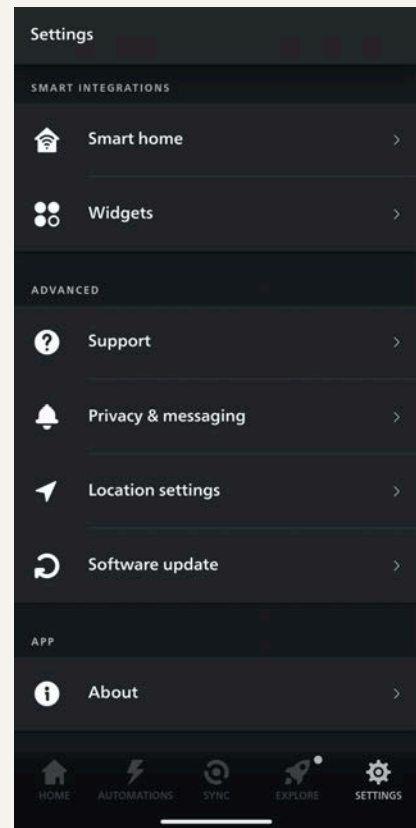

Settings (Scroll down)