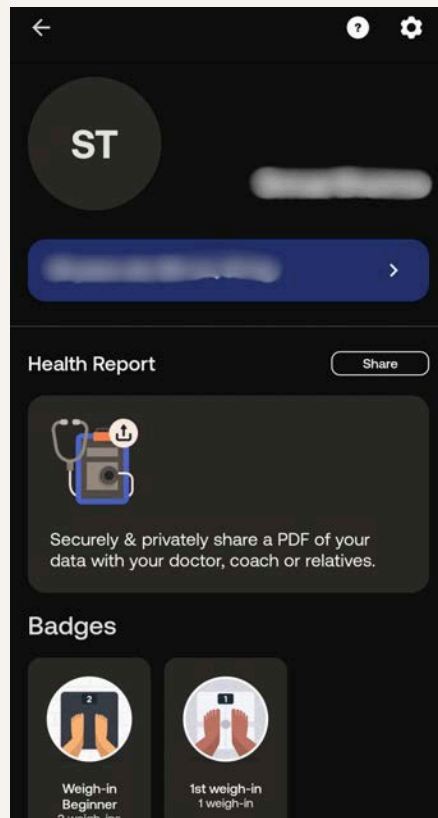

WITHINGS BPM CONNECT

Withings Mobile App Privacy Settings

Home Screen

Profile

Settings

Notifications

Toggles to control usage.

Toggles to control Ads.

Action button sharing

Privacy & Legal

● Privacy settings configurations (Usage).

● Configuration options are available to control Ads.

● Privacy and Legal only displays information .