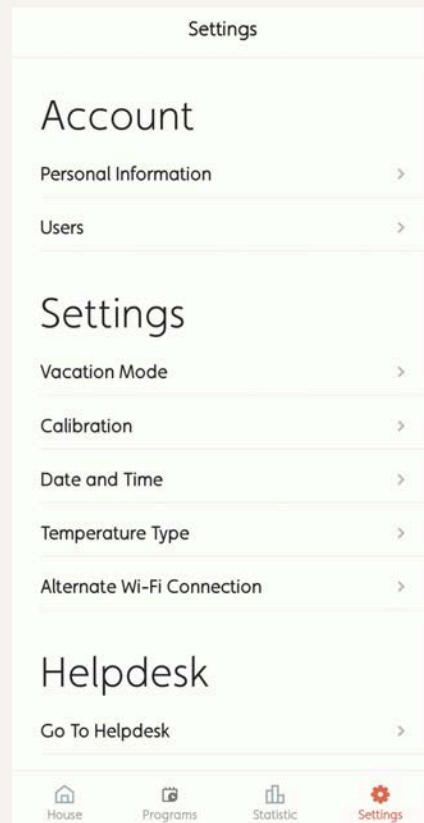

MILL PORTABLE HEATER

Mill Norway Mobile App Privacy Settings

Home Screen

Settings

Personal Information

Subscriptions

Toggles to control Ads

Action button confirmation

- No direct privacy settings configurations
- Some configuration options are available to control Ads.