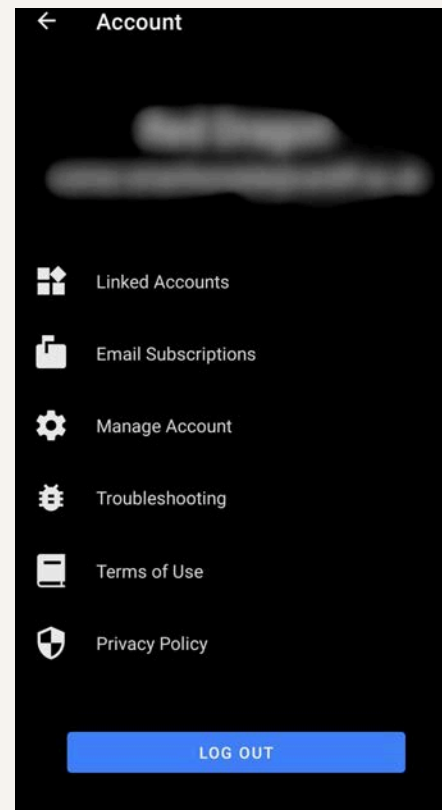

LAMETRIC TIME SMART CLOCK

Lametric Time Mobile App Privacy Settings

Home Screen

Menu

Account

Email Subscriptions

Toggles to control Ads

- No direct privacy settings configurations
- Some confirmation options are available to control Ads.
- Privacy only displays information.