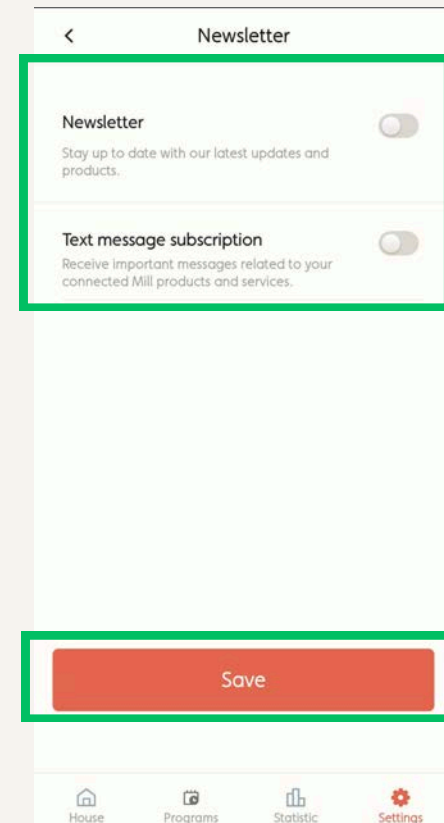

## Mill Norway Mobile App Privacy Settings

Home Screen

Settings

Personal Information

Subscriptions

Toggles to control Ads

Action button confirmation

-  No direct privacy settings configurations
-  Some configuration options are available to control Ads.