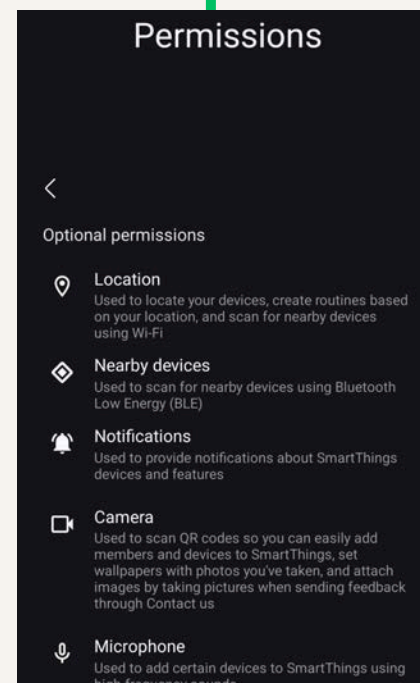

## Smart Things Mobile App Privacy Settings

Home Screen

Menu

Settings  
(Scroll down)

Third-Party  
Services

Options for  
third parties  
sharing

● Privacy settings configurations (Sharing).

● Privacy and permissions only displays information.