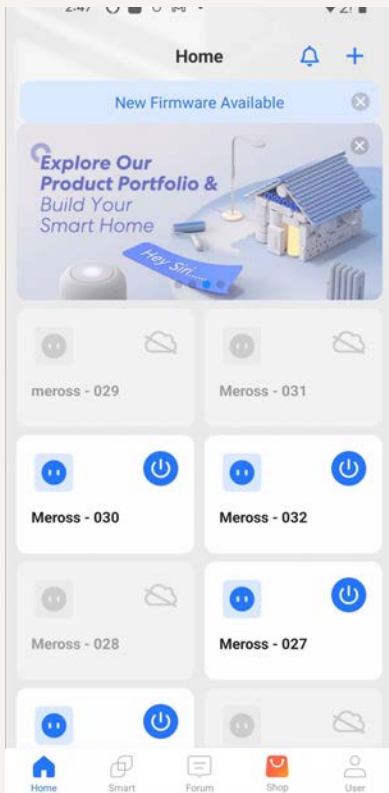

MEROSS SMART PLUG AND MEROSS OIL DIFFUSER

Meross Mobile App Privacy Settings

Home Screen