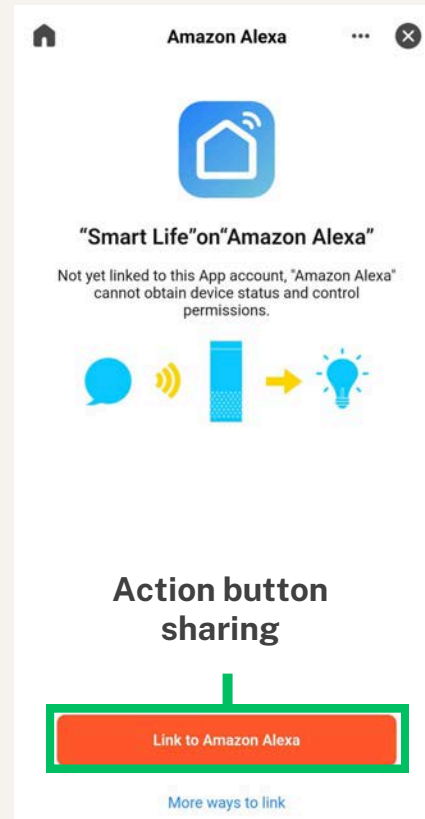

## Smart Life Mobile App Privacy Settings

Home Screen

Profile

Options for third parties sharing

Third-Party Services

Action button sharing

Third-Party Services

Action button sharing confirmation