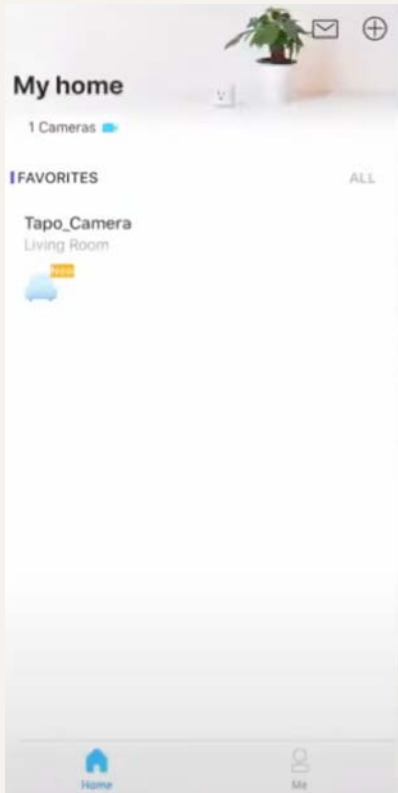

TAPO HOME CAMERA

Tapo Mobile App Privacy Settings

Home Screen