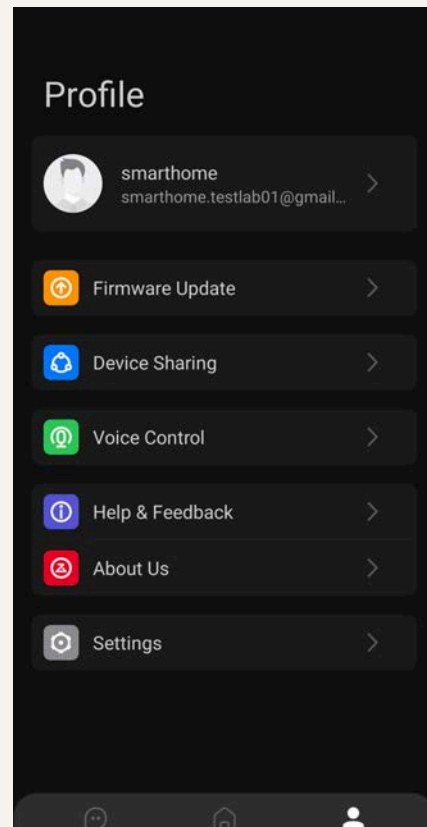

ROBOROCK ROBOT VACUUM

Roborock Mobile App Privacy Settings

Home Screen

Profile

Settings

Message Settings

Toggles to control Ads

Settings - About us

User Experience

Toggles to control usage

● Privacy settings configurations (Usage).

● Configuration options are available to control Ads.

● Privacy displays information .