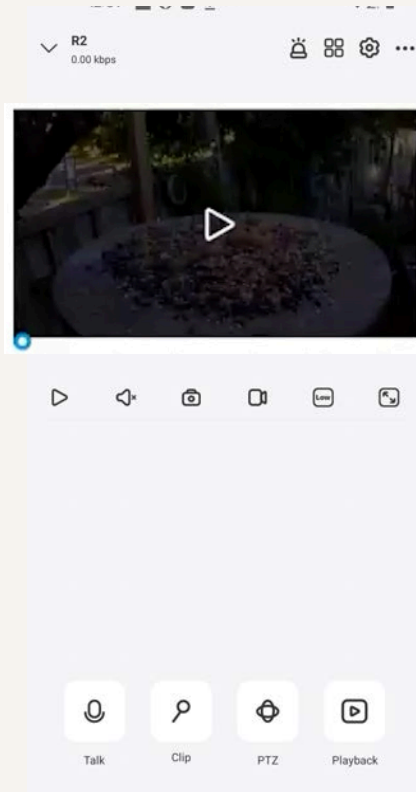

REOLINK VIDEO DOORBELL

Reolink Mobile App Privacy Settings

Home Screen