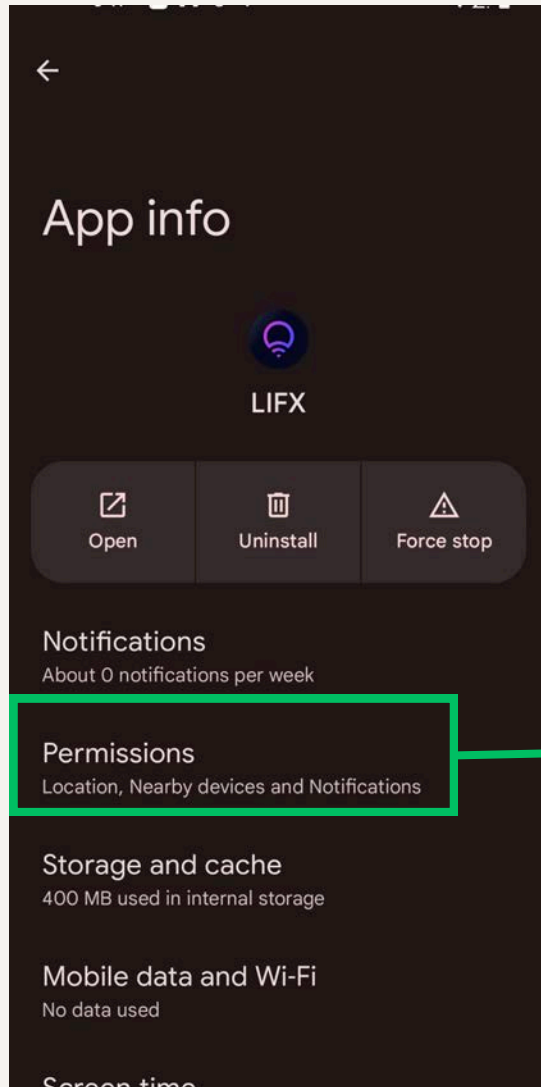

LIFX SMART SWITCH

LIFX Mobile App Permissions

LIFX mobile app: A brand of smart LED light bulbs and light strips that can be controlled remotely via smartphone apps or integrated with various smart home ecosystems like Google Home or Amazon Alexa.

Main app permissions are **Location** and **Notifications**