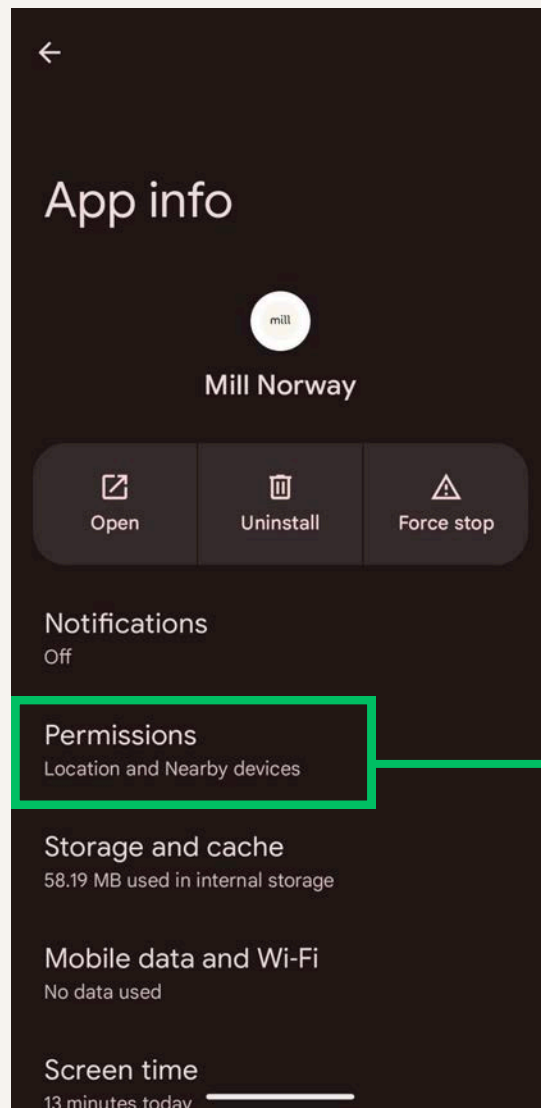

MILL PORTABLE HEATER

Mill Norway Mobile App Permissions

Mill Norway mobile app: Mill, is a Norwegian company that specializes in designing and manufacturing innovative heating solutions, including smart heaters and thermostats.

Main app permissions is Location