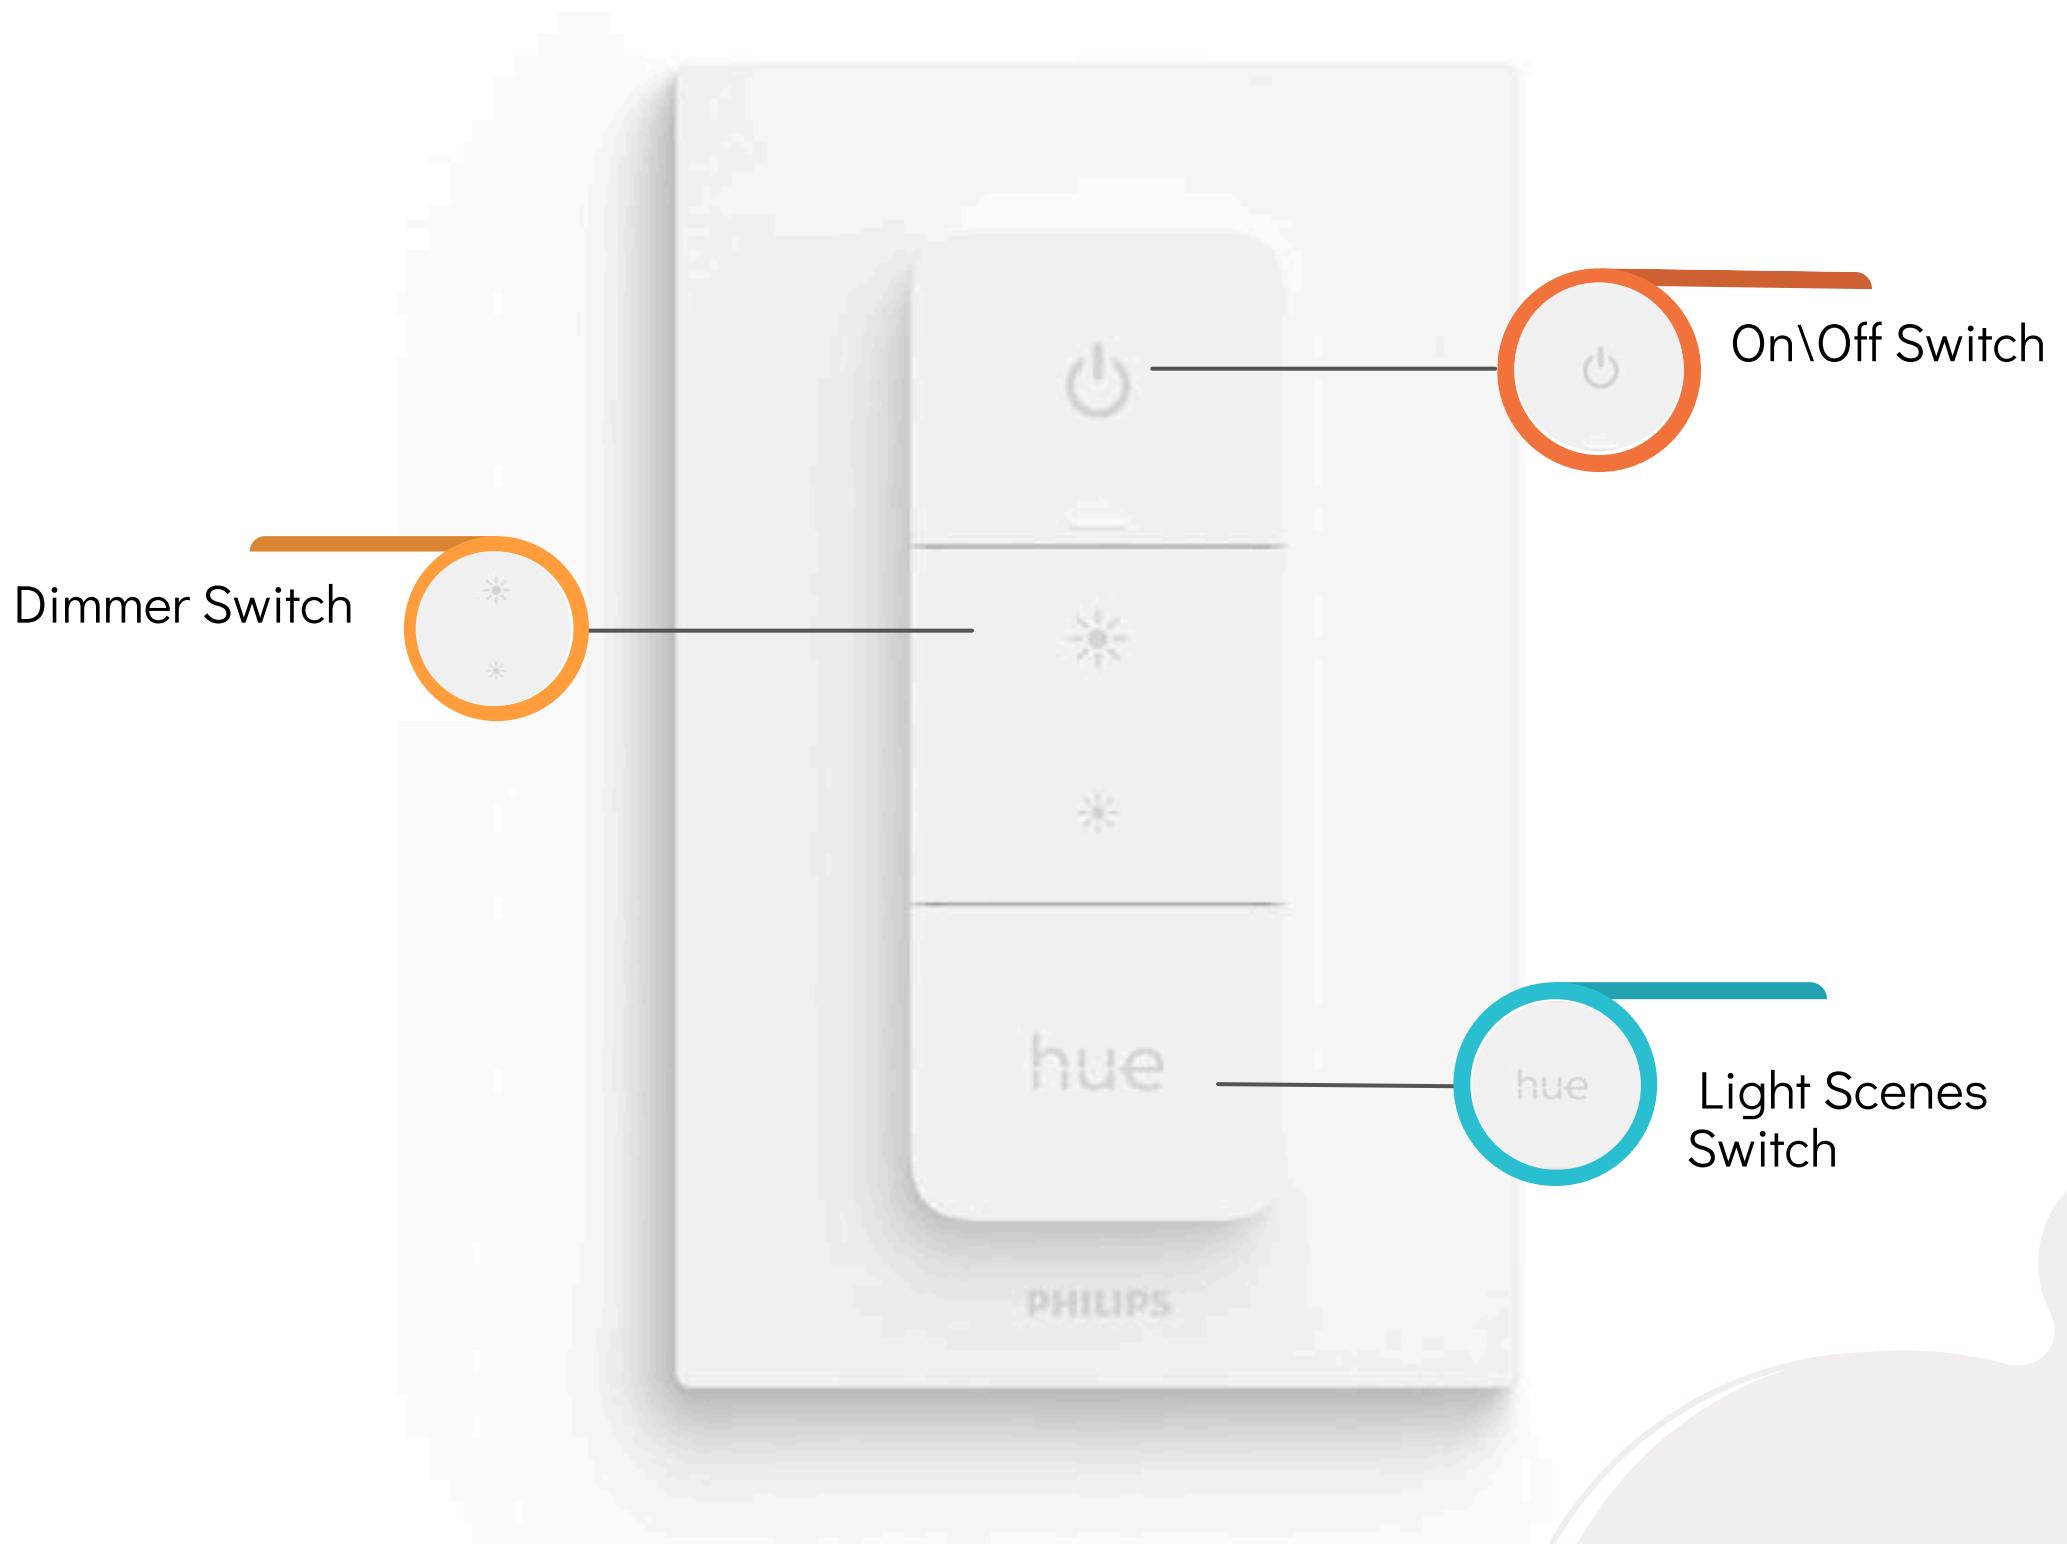

PHILIPS Hue Dimmer Switch