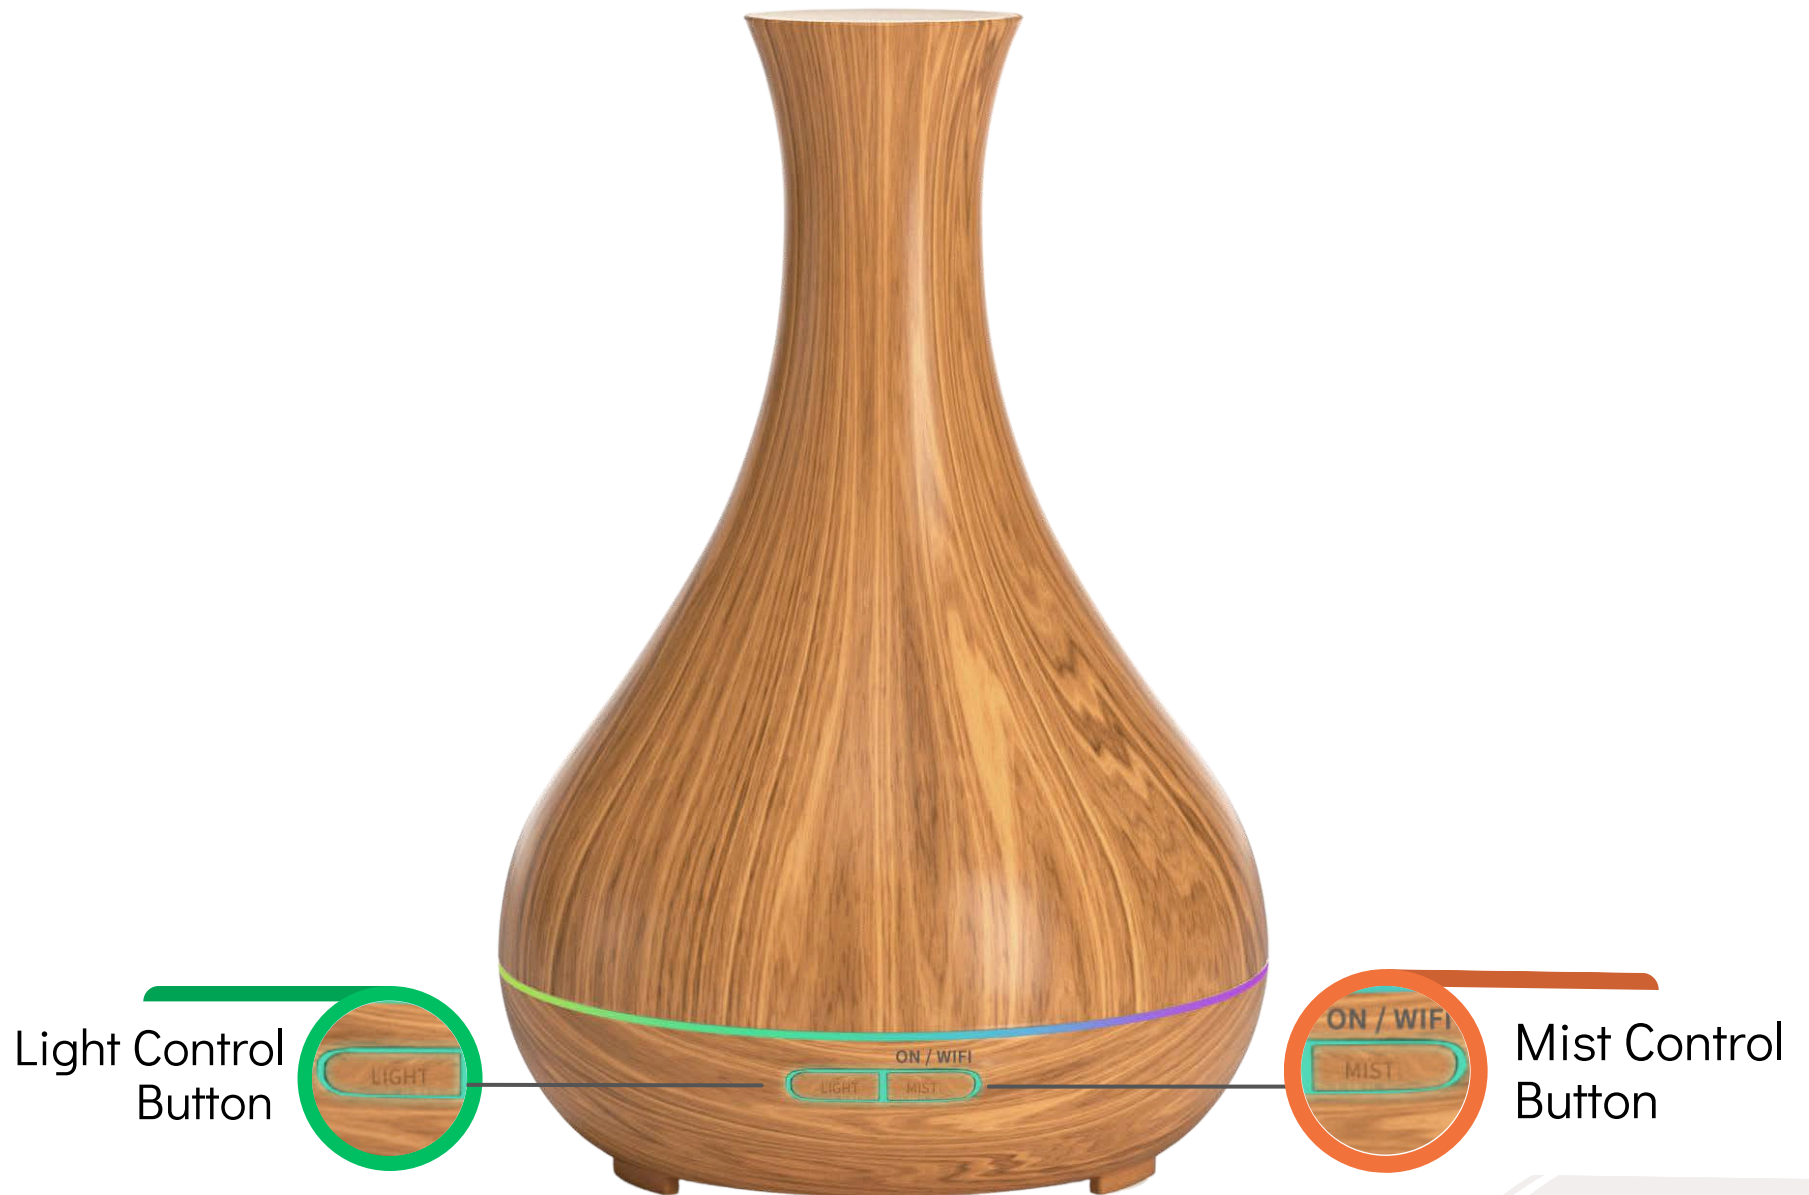

Meross Oil Diffuser