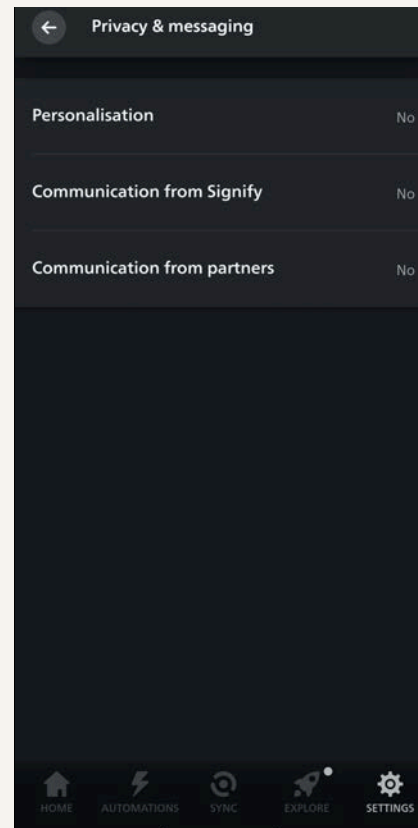

PHILIPS HUE DIMMER SWITCH

Hue Mobile App Privacy Settings

Home Screen

Settings (Scroll down)

Privacy

Privacy - Personalisation

Action button
to control
usage

Privacy - Communication

Action button
to control Ads

- Direct privacy settings configurations (Usage).
- Configuration options are available to control Ads.
- Privacy provides options and displays information.