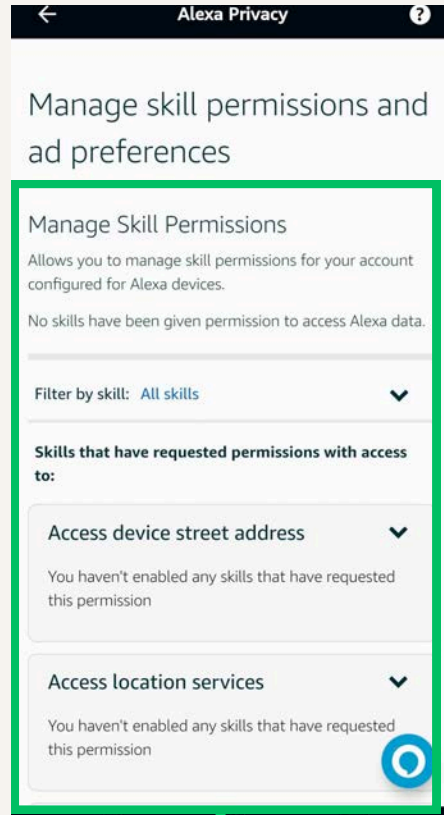

Privacy - Skills Permissions

Menus to control sharing