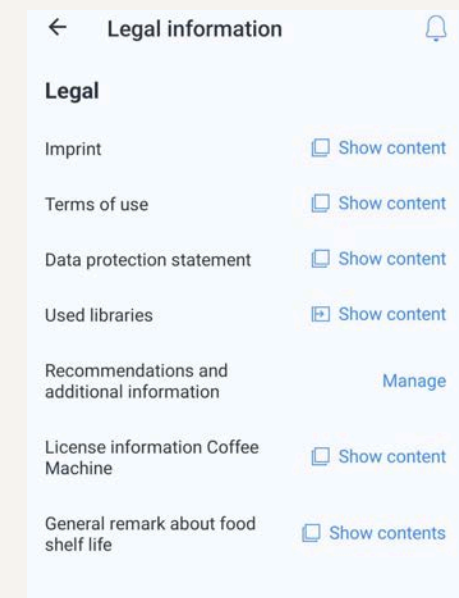

Legal

● Direct privacy settings configurations (Usage).

● Configuration options are available to control Ads.

● Legal only displays information .