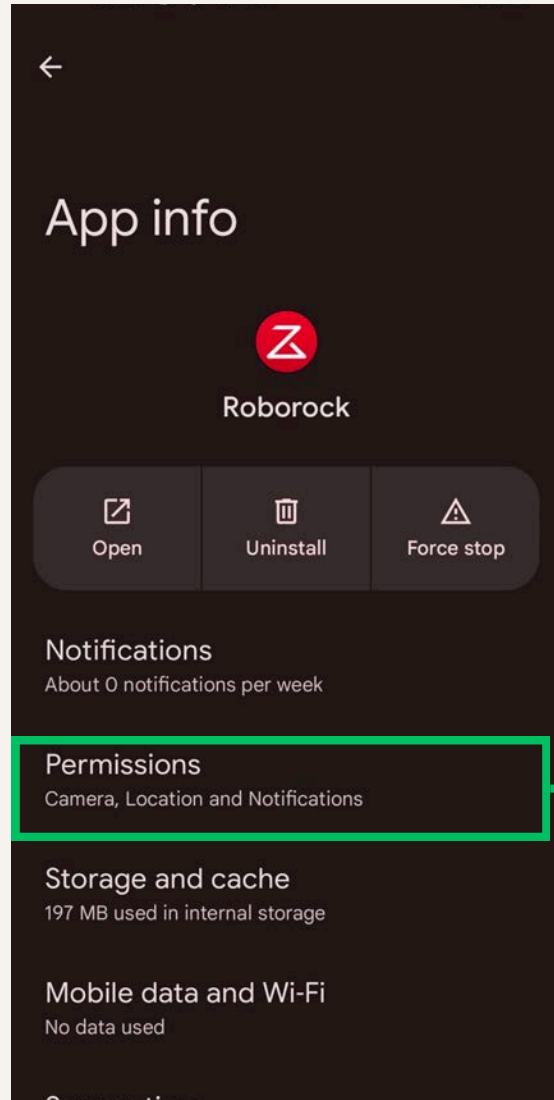

## Roborock Mobile App Permissions

**Home Connect mobile app:** Roborock specialises in robotic vacuum cleaners and mops. Their products often feature advanced navigation systems, mapping capabilities, and integration with smart home platforms.