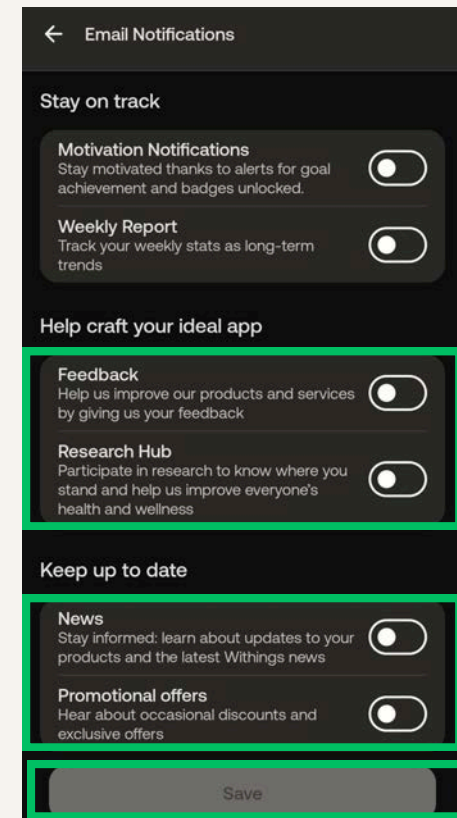

Notifications

Toggles to control usage.

Toggles to control Ads.

Action button sharing

Privacy & Legal