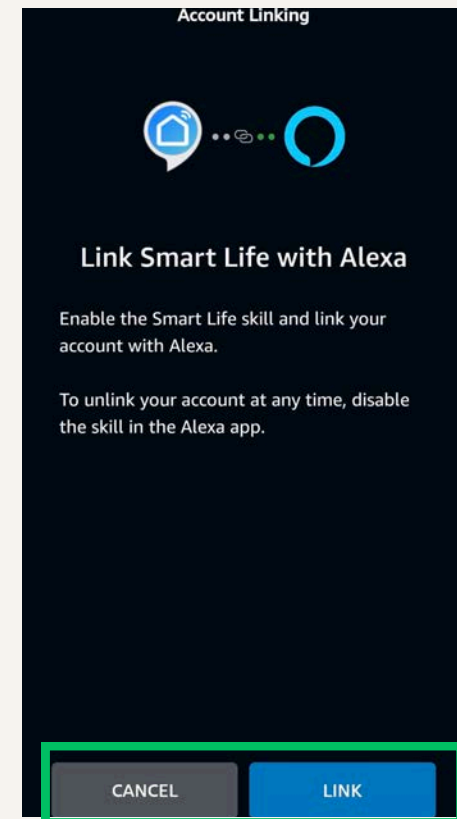

## Smart Life Mobile App Privacy Settings

Home Screen

Profile

Options for third parties sharing

Third-Party Services

Action button sharing

Third-Party Services

Action button sharing confirmation