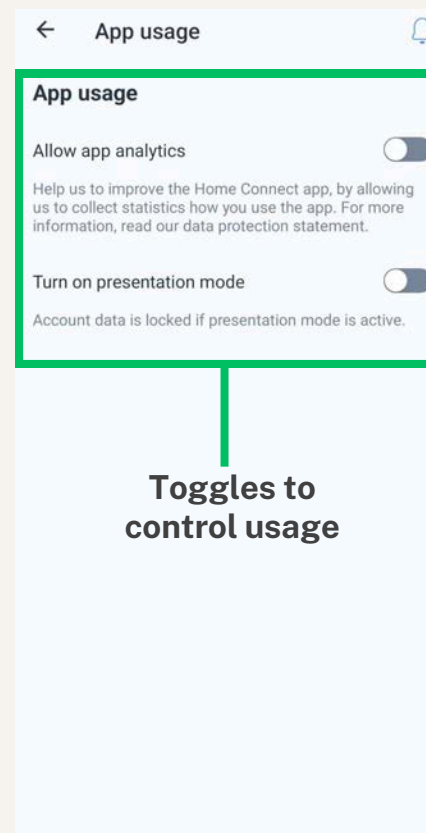

App Usage

Toggles to control usage