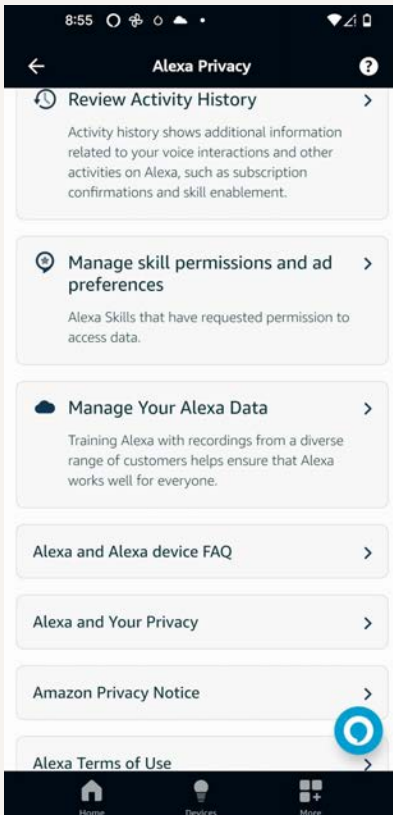

ECHO DOT, STUDIO, AND SHOW SMART SPEAKERS

Amazon Alexa Mobile App Privacy Settings

Privacy