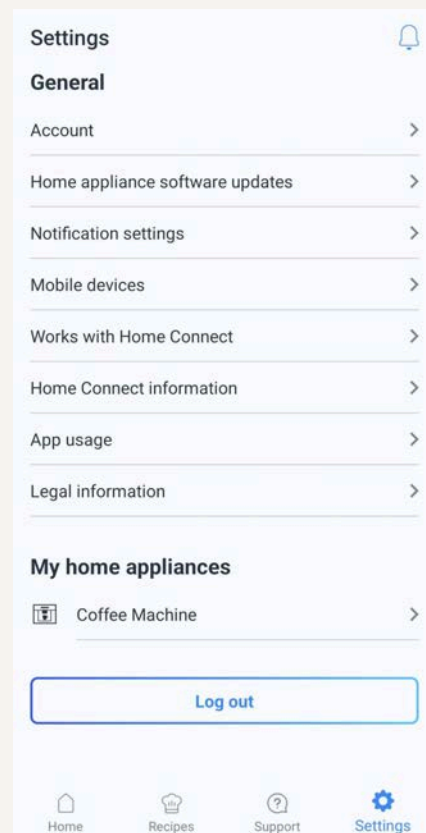

SIEMENS COFFEE MACHINE

Home Connect Mobile App Privacy Settings

Home Screen

Settings

App Usage

Toggles to control usage

Consent Management

Toggles to control usage and Ads.

Legal

● Direct privacy settings configurations (Usage).

● Configuration options are available to control Ads.

● Legal only displays information .