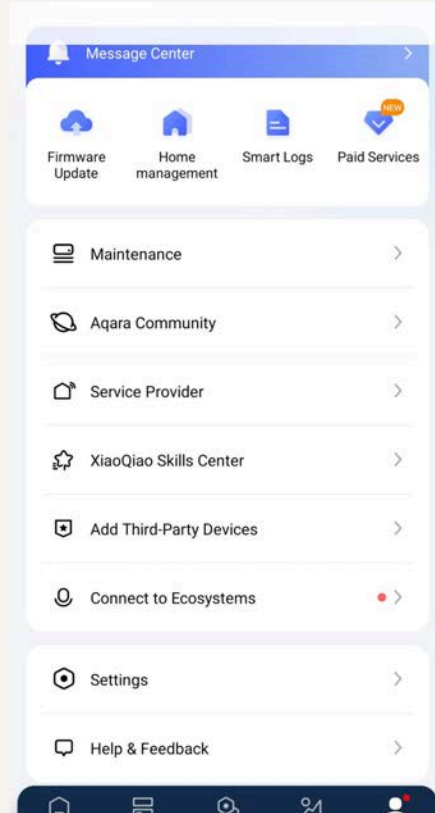

AQARA ROLLER SHADE DRIVER

Aqara Home Mobile App Privacy Settings

Home Screen

Profile

Third-Party Devices

Third-Party Services

Options for third parties sharing

Action button sharing

Third-Party Authorised

Third-party ecosystem services are provided by Aqara partners, and their specific service content provision methods (including but not limited to whether payment is required to obtain services, etc.) may change due to changes in copyright, business cooperation or technical conditions.