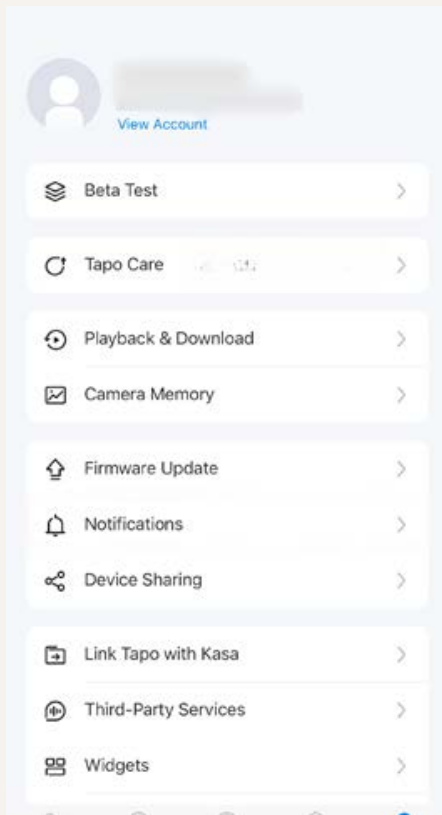

TAPO HOME CAMERA

Tapo Mobile App Privacy Settings

Home Screen

Profile

Third-Party Services

Options for third parties sharing

Third-Party Services

Action button sharing confirmation

Action button sharing opt-out option