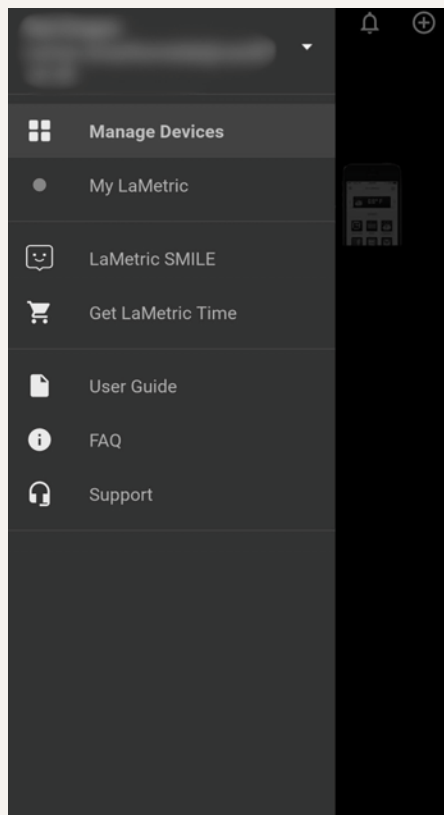

LAMETRIC TIME SMART CLOCK

Lametric Time Mobile App Privacy Settings

Home Screen

Menu

Account

Email Subscriptions

Toggles to control Ads

- No direct privacy settings configurations
- Some confirmation options are available to control Ads.
- Privacy only displays information.