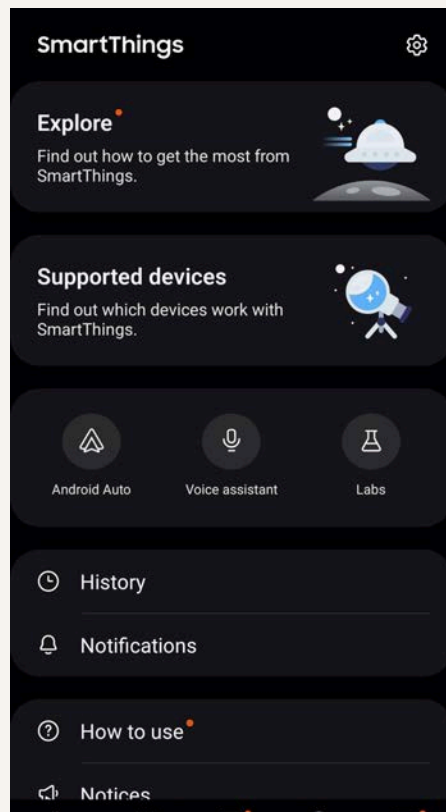

SAMSUNG SMART MICROWAVE

Smart Things Mobile App Privacy Settings

Home Screen

Menu

Settings
(Scroll down)

Third-Party
Services

Options for
third parties
sharing

● Privacy settings configurations (Sharing).

● Privacy and permissions only displays information.