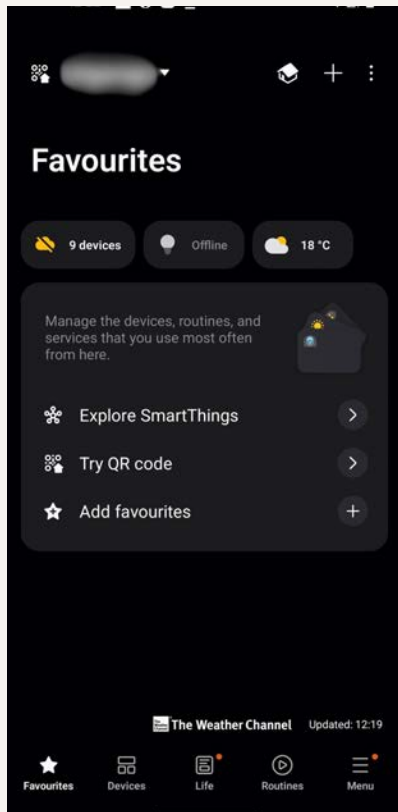

SAMSUNG SMART MICROWAVE

Smart Things Mobile App Privacy Settings

Home Screen

Menu

Settings
(Scroll down)

Third-Party
Services

Options for
third parties
sharing

● Privacy settings configurations (Sharing).

● Privacy and permissions only displays information.