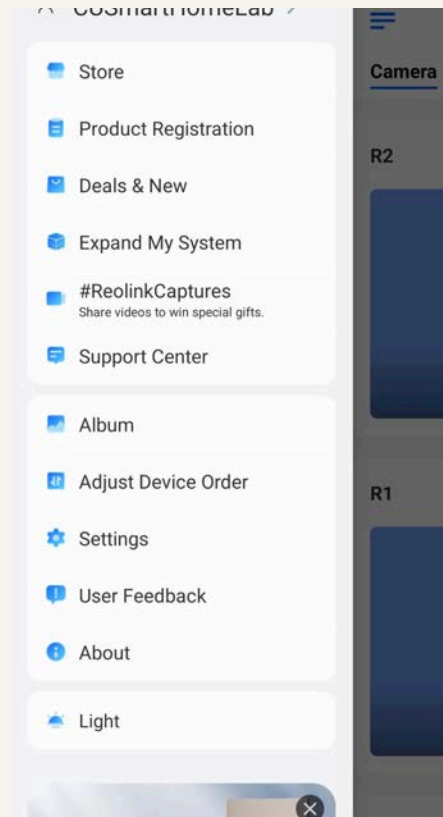

REOLINK VIDEO DOORBELL

Reolink Mobile App Privacy Settings

Home Screen

Menu

Settings

Menu - About

**Toggle to
control usage**

● Privacy settings configurations (Usage).

● Privacy only displays information.