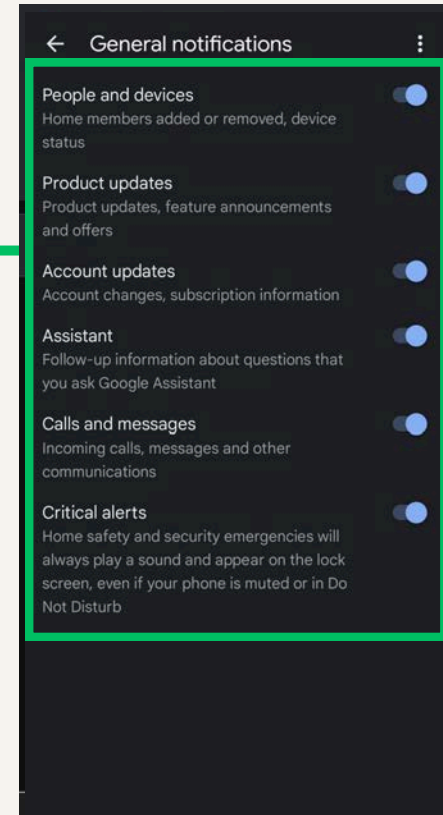

● Privacy settings configurations (Usage).

● Configuration options are available to control Ads.

● Privacy provides optins and displays information on the web.