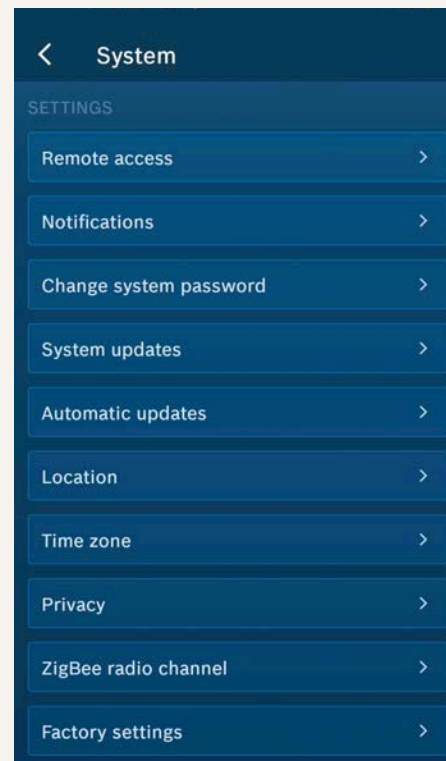

Profile - System

Privacy

Toggle Buttons to control usage and Ads.

Direct privacy settings configurations (Sharing and Usage).

Configuration options are available to control Ads.

Privacy provides options and displays information .