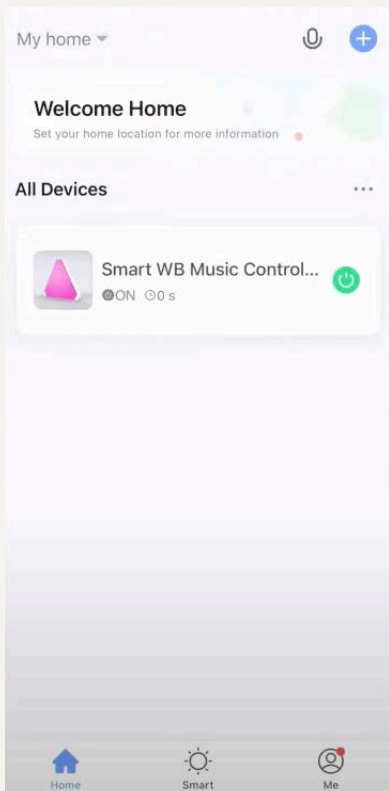

GHOME BEDSIDE LAMP

Smart Life Mobile App Privacy Settings

Home Screen