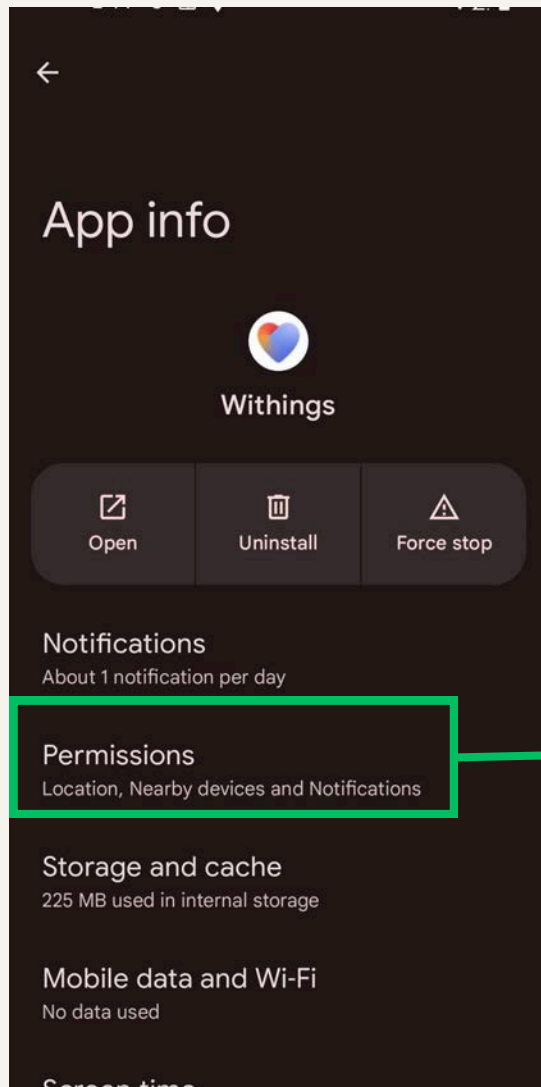

## Withings Mobile App Permissions

**Withings mobile app:** The Withings app is designed to help users track and manage their health and fitness data collected from Withings devices, including scales, blood pressure monitors, and sleep trackers.