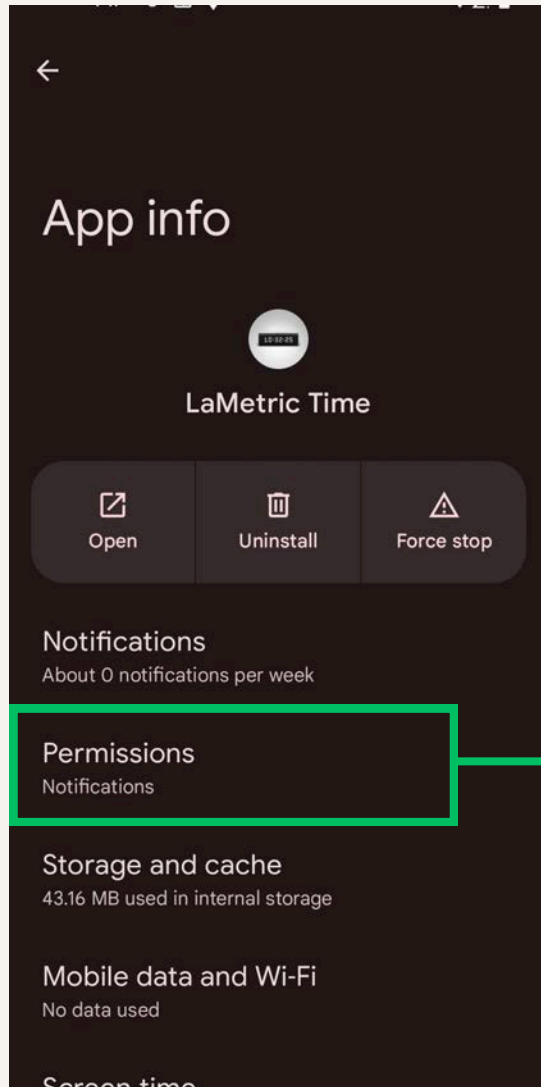

LAMETRIC TIME SMART CLOCK

Lametric Time Mobile App Permissions

Lametric Time mobile app: Lametric app is a smart clock app that displays customizable information, such as notifications, weather, and calendar events, and integrates with various smart home systems.

Main app
permissions
are
Notifications.