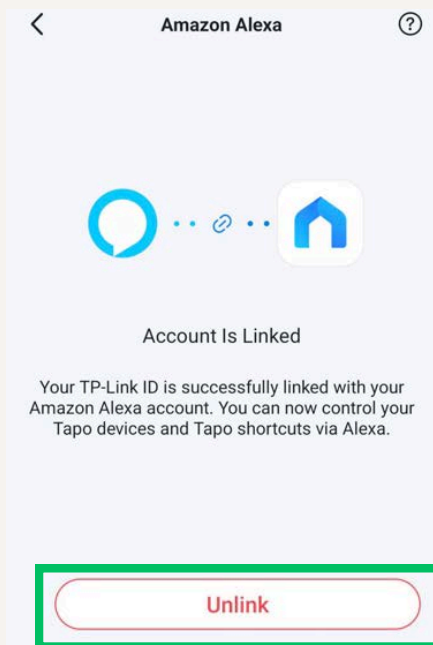

## Tapo Mobile App Privacy Settings

Home Screen

Profile

Third-Party Services

Options for third parties sharing

Third-Party Services

Action button sharing confirmation

Action button sharing opt-out option