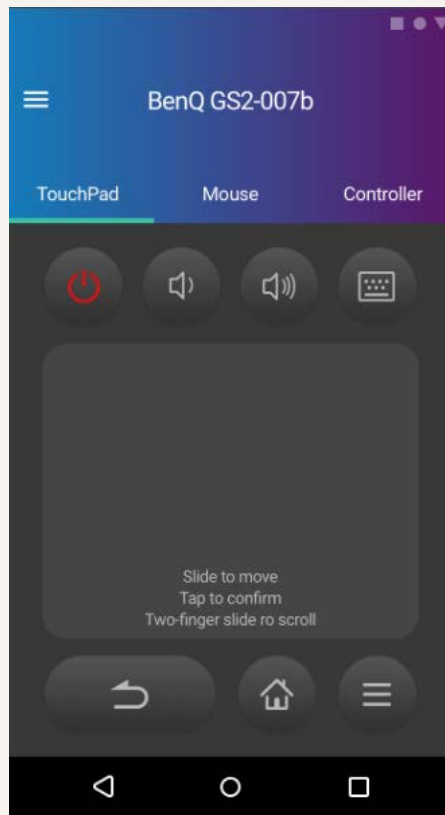

BENQ PROJECTOR

BenQ Smart Control Mobile App Privacy Settings

Home Screen

Projector

Options

Help

No direct privacy settings configurations