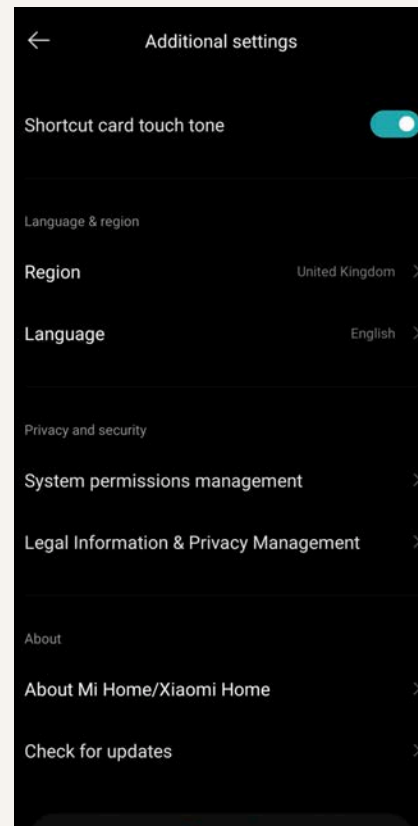

Additional Settings (Scroll down)