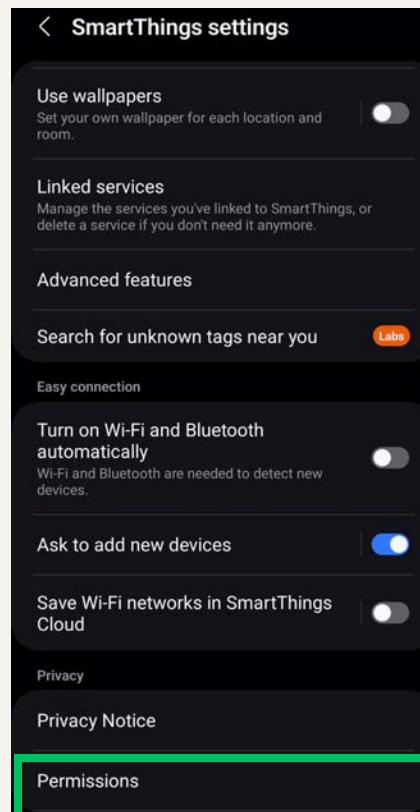

SAMSUNG SMART MICROWAVE

Smart Things Mobile App Privacy Settings

Home Screen

Menu

Settings
(Scroll down)

Third-Party
Services

Options for
third parties
sharing

● Privacy settings configurations (Sharing).

● Privacy and permissions only displays information.