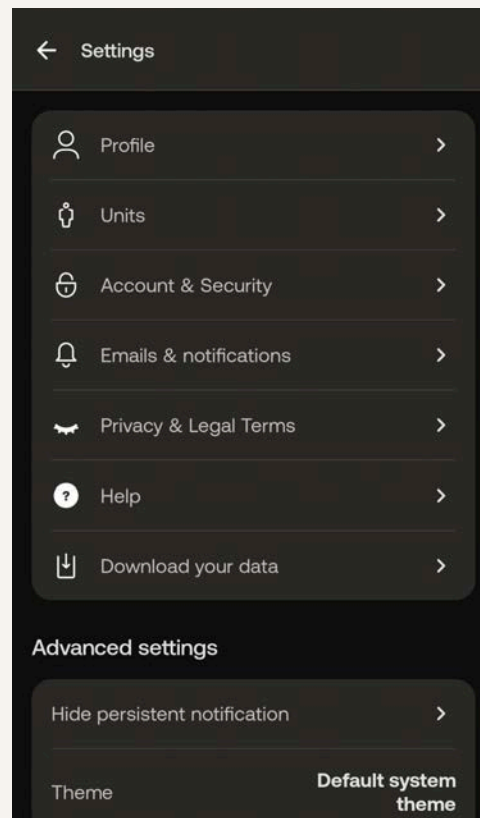

WITHINGS BPM CONNECT

Withings Mobile App Privacy Settings

Home Screen

Profile

Settings

Notifications

Toggles to control usage.

Toggles to control Ads.

Action button sharing

Privacy & Legal

● Privacy settings configurations (Usage).

● Configuration options are available to control Ads.

● Privacy and Legal only displays information .