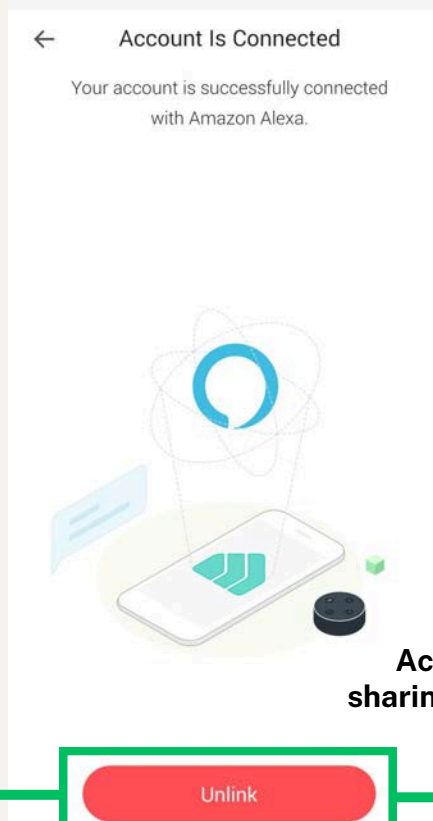

Action button
sharing

Action button
sharing confirmation

Action button sharing
opt-out option