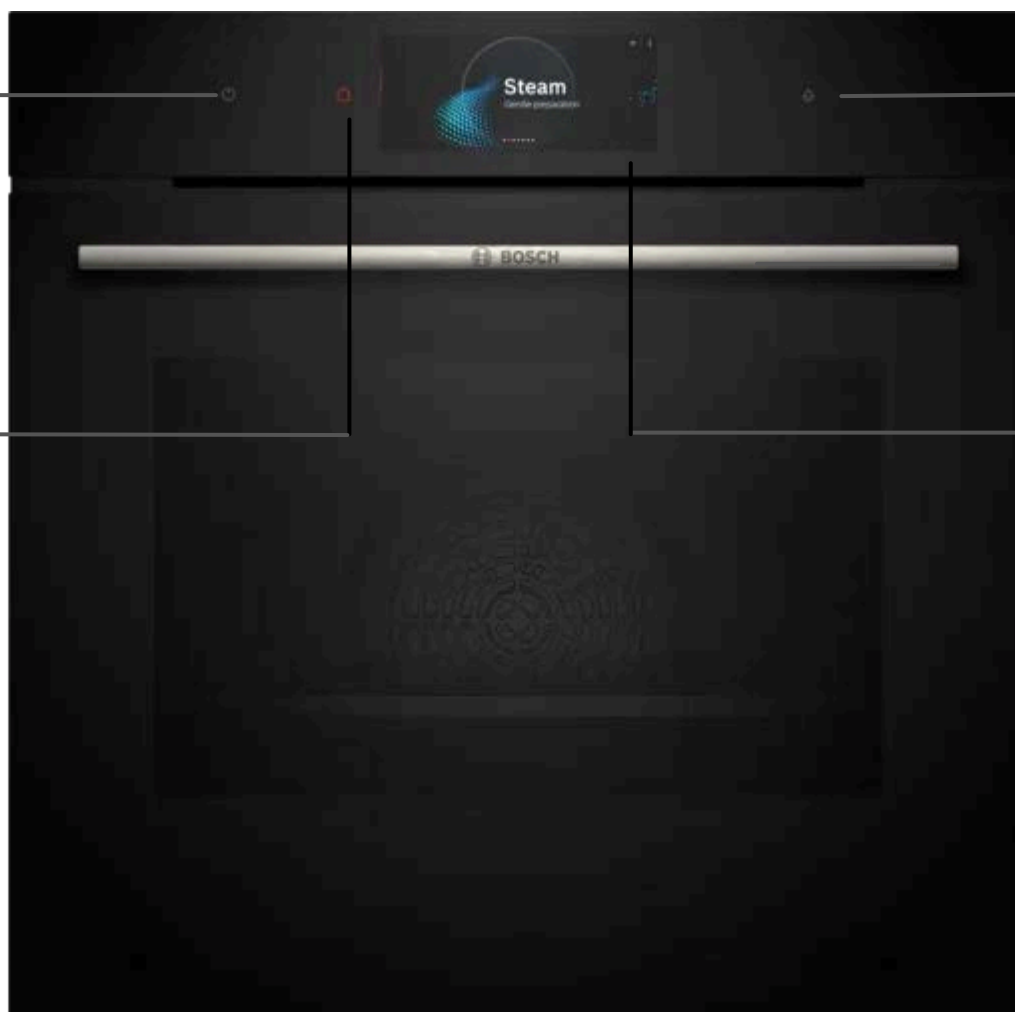

# BOSCH Built-in Oven

On\Off Button

Control Panel  
Button

Operating Modes  
Button

Setting Ring