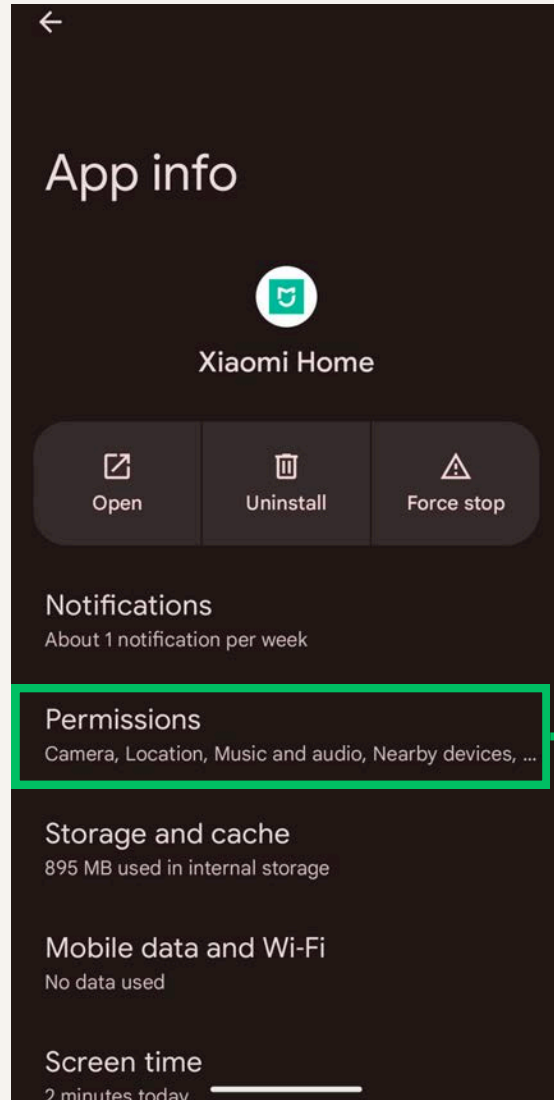

# XIAOMI SMART AIR PURIFIER Mi Home Mobile App Permissions

Main app permissions  
are **Location, music  
and audio, and  
Notifications**

**Mi Home mobile app:** Mi – Home is a smart home ecosystem developed by Xiaomi. It includes various smart home devices such as smart plugs, sensors, cameras, and lighting products. These devices can be controlled via the Mi – Home app and integrated with other Xiaomi smart home products.