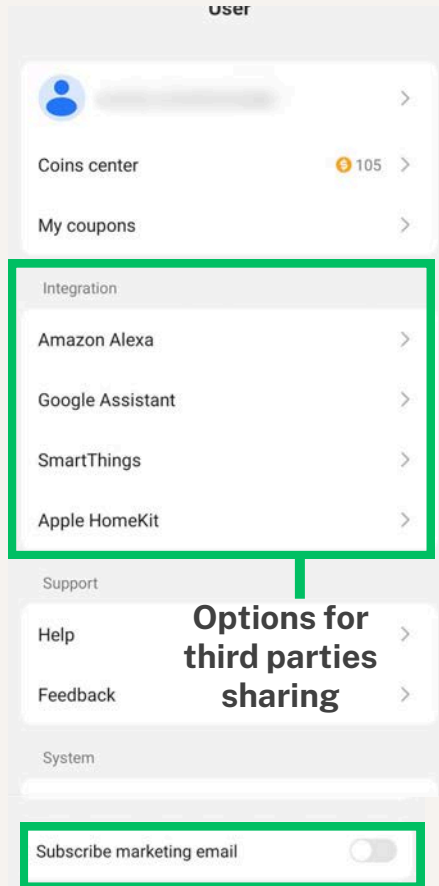

Profile

Options for third parties sharing

Toggles to control Ads.