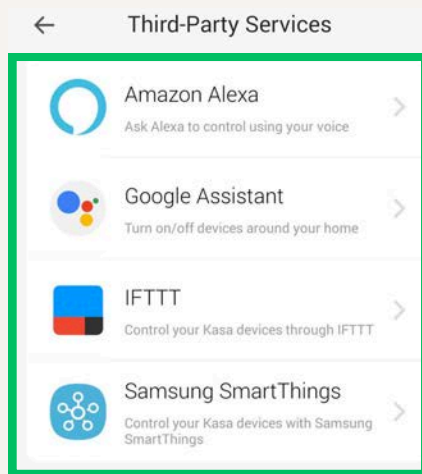

## iRobot Mobile App Permissions

**iRobot mobile app:** Roomba line of robotic vacuum cleaners, iRobot is a pioneer in home automation and robotics, providing solutions for floor cleaning and maintenance.

# TP-LINK SMART PLUG Kasa Mobile App Privacy Settings

Home Screen

Profile

Third-Party Services

Options for  
third parties  
sharing

Third-Party Services

Action button  
sharing

Action button  
sharing confirmation