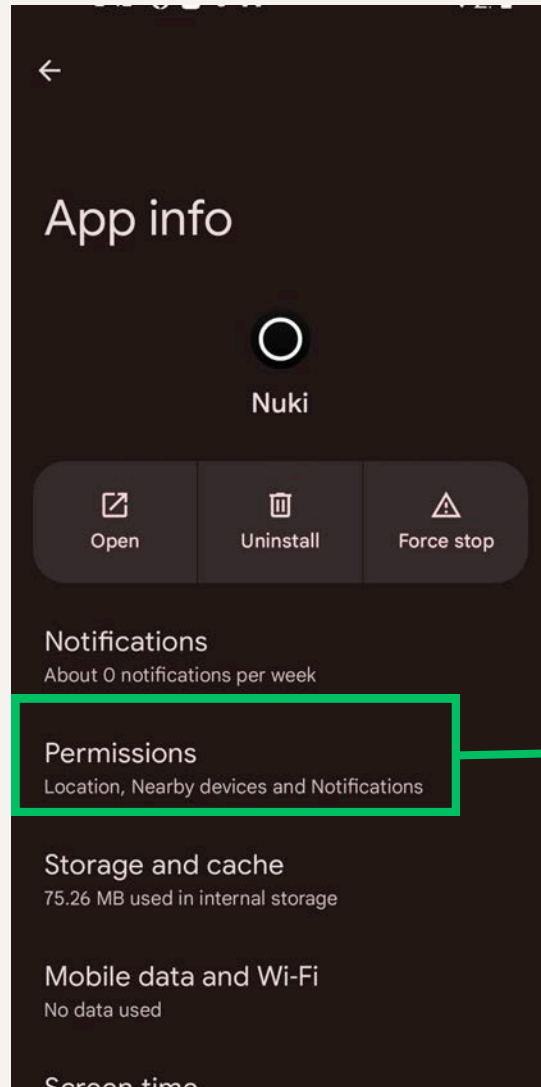

NUKI SMART LOCK AND NUKI OPENER

Nuki Mobile App Permissions

Nuki mobile app: Nuki produces smart door locks that can be controlled remotely via smartphone apps. They offer various features such as auto-unlock, virtual keys, and integration with smart home ecosystems.

Main app permissions are **Location** and **Notifications**