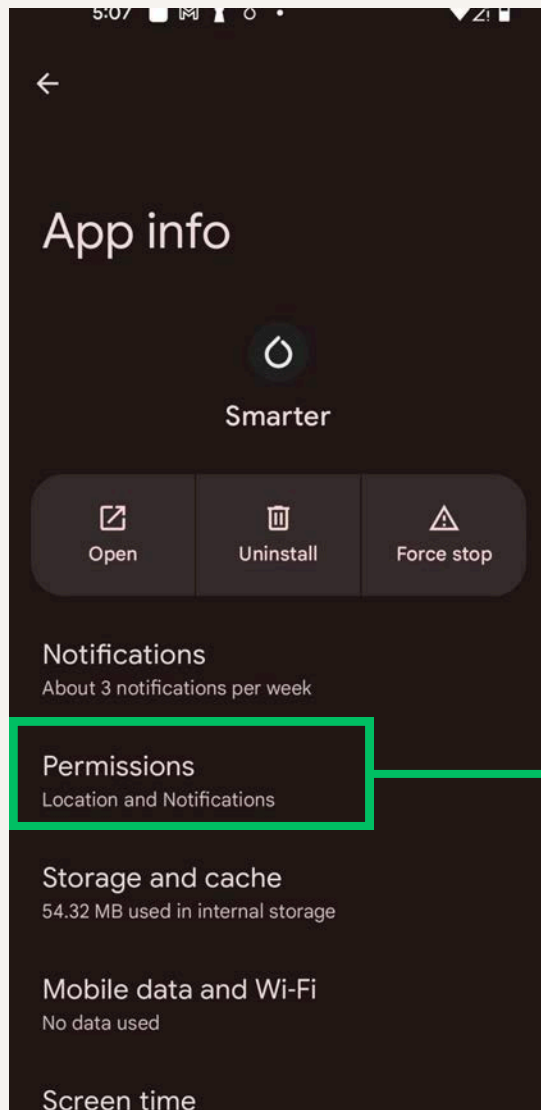

SMARTER COFFEE MACHINE

Smarter Mobile App Permissions

Smarter mobile app: Smarter Applications Ltd., is a company that produces smart kitchen appliances, including the Smarter Coffee machine and iKettle, which can be controlled via smartphone apps.

Main app permissions are Location and Notifications