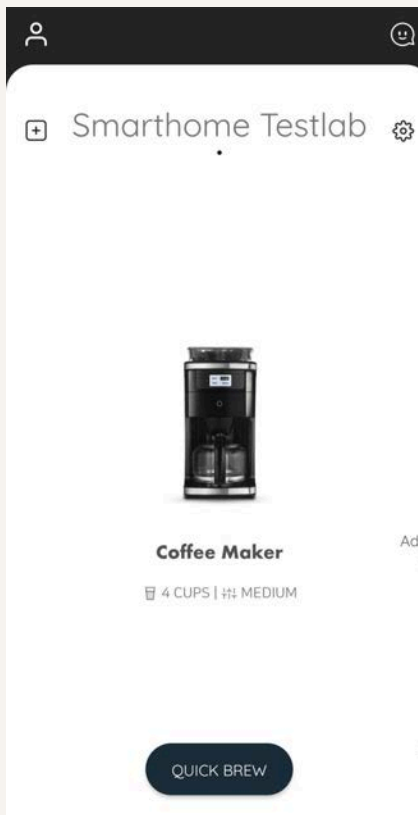

SMARTER COFFEE MACHINE

Smarter Mobile App Privacy Settings

Home Screen