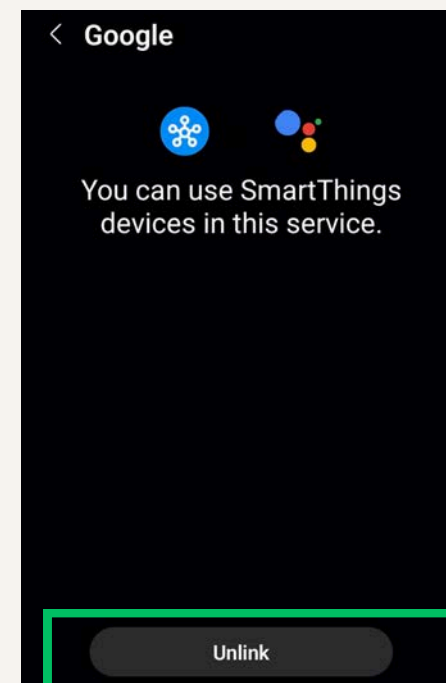

Action button
sharing opt-
out option