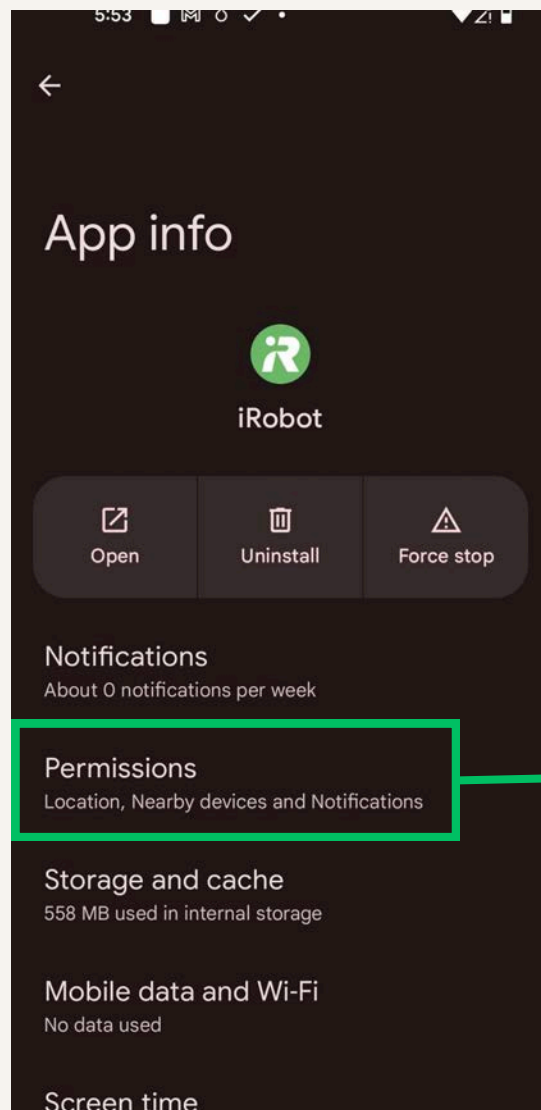

## iRobot Mobile App Permissions

**iRobot mobile app:** Roomba line of robotic vacuum cleaners, iRobot is a pioneer in home automation and robotics, providing solutions for floor cleaning and maintenance.