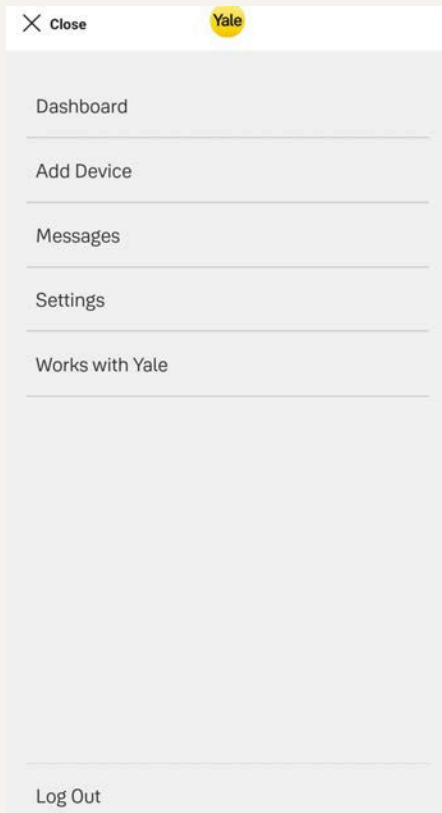

YALE BUTOON

Yale Mobile App Privacy Settings

Home Screen

Menu

Settings

Notifications

Permissions Confirmations

No direct privacy settings configurations.

Some confirmation options are available to control notifications.