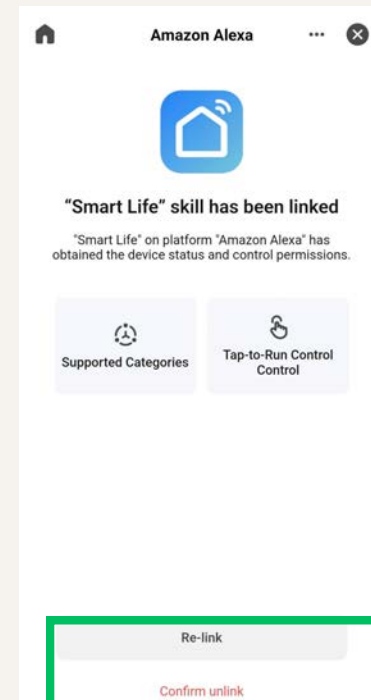

Action button sharing opt-out option