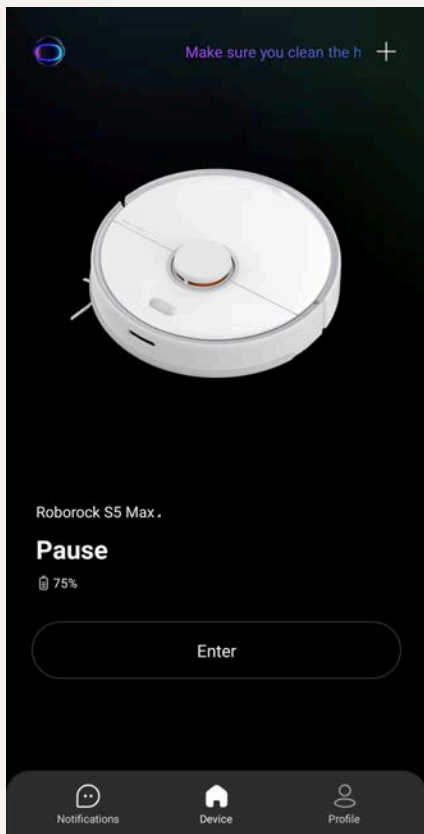

ROBOROCK ROBOT VACUUM

Roborock Mobile App Privacy Settings

Home Screen