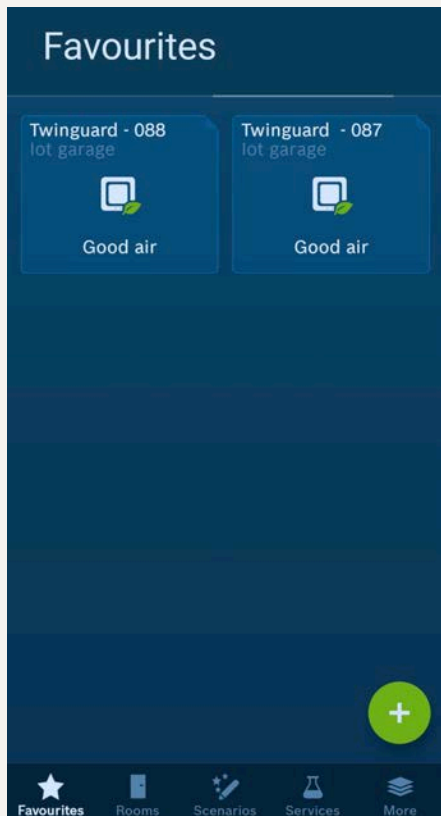

BOSCH ROOM THERMOSTAT AND BOSCH BUILT-IN OVEN

Bosch Smart Home Mobile App Privacy Settings

Home Screen