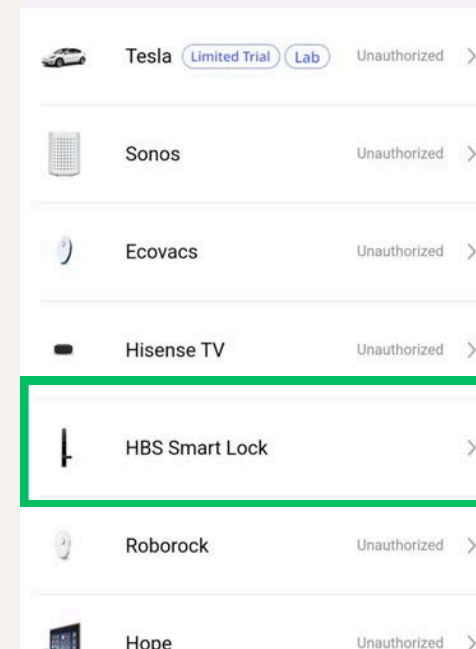

# AQARA ROLLER SHADE DRIVER