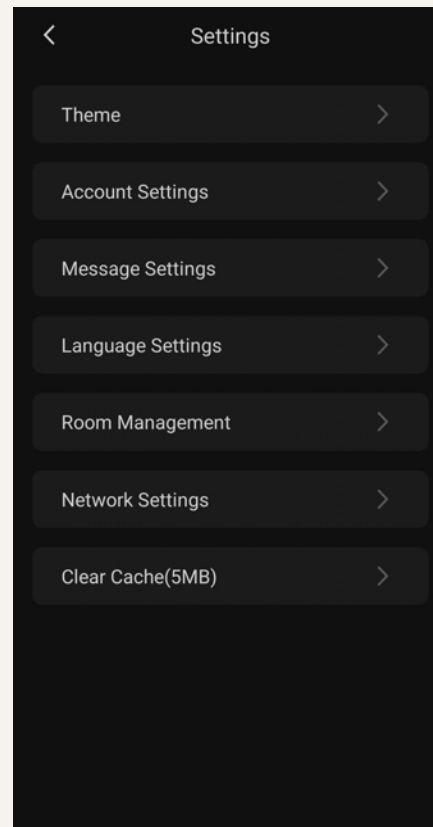

ROBOROCK ROBOT VACUUM

Roborock Mobile App Privacy Settings

Home Screen

Profile

Settings

Message Settings

Toggles to control Ads

Settings - About us

User Experience

Toggles to control usage

● Privacy settings configurations (Usage).

● Configuration options are available to control Ads.

● Privacy displays information .