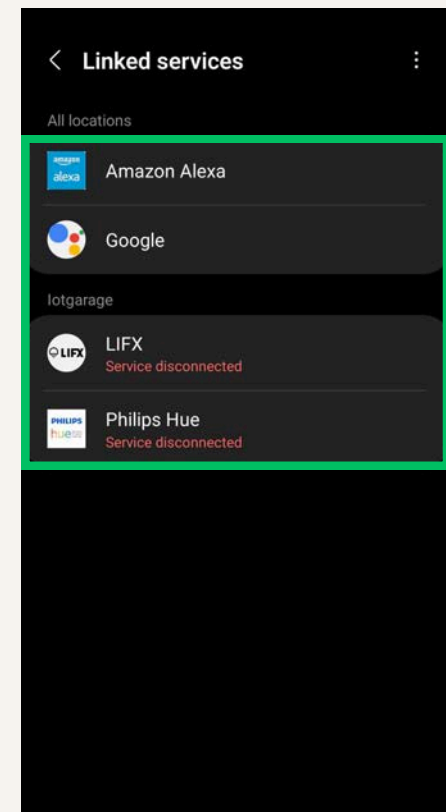

SAMSUNG SMART MICROWAVE

Smart Things Mobile App Privacy Settings

Home Screen

Menu

Settings
(Scroll down)

Third-Party
Services

Options for
third parties
sharing

● Privacy settings configurations (Sharing).

● Privacy and permissions only displays information.