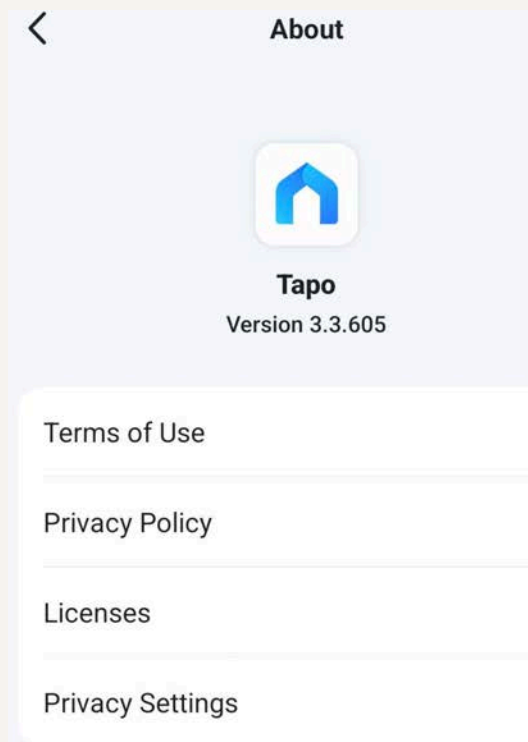

Profile - About (Scroll down)