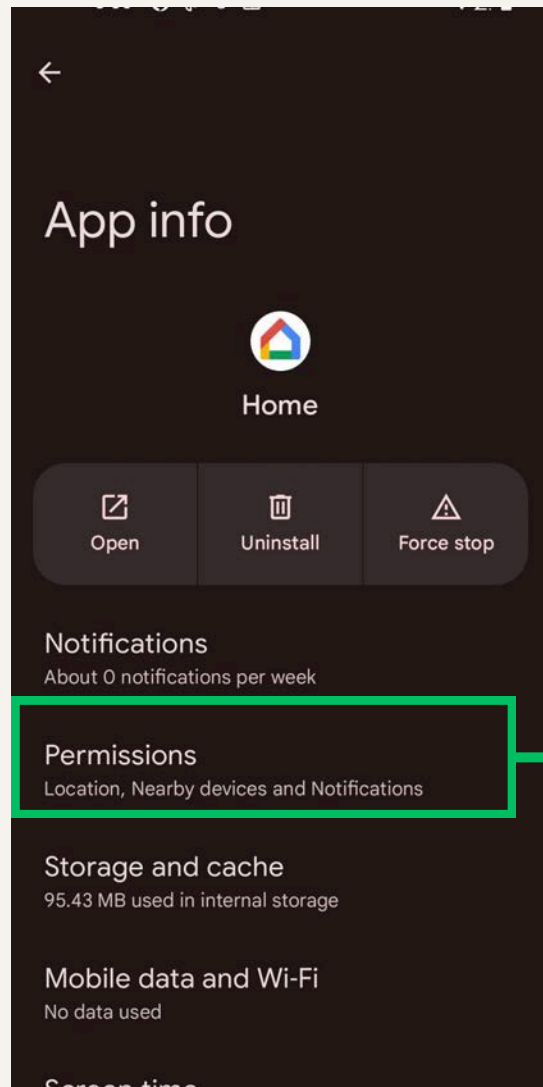

GOOGLE HOME SMART SPEAKER

Home Mobile App Permissions

Main app
permissions are
**Location and
Notifications.**

Home mobile app: The Google Home app is designed to help users manage, control, and integrate Google smart home devices and compatible third-party products. The app acts as a central hub for managing Google Nest devices and other compatible smart home products.