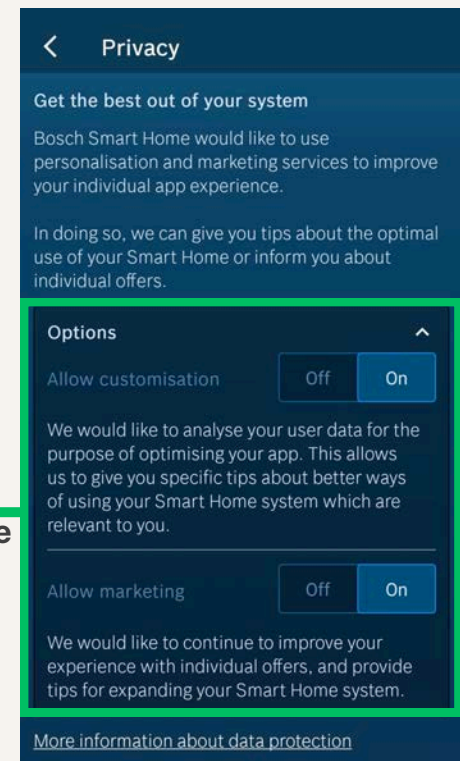

BOSCH ROOM THERMOSTAT AND BOSCH BUILT-IN OVEN

Bosch Smart Home Mobile App Privacy Settings

Home Screen

More

Partners

Third-Party Services

Options for third parties sharing

Action button sharing

Legal

Profile - System

Privacy

Toggle Buttons to control usage and Ads.

Direct privacy settings configurations (Sharing and Usage).

Configuration options are available to control Ads.

Privacy provides options and displays information .