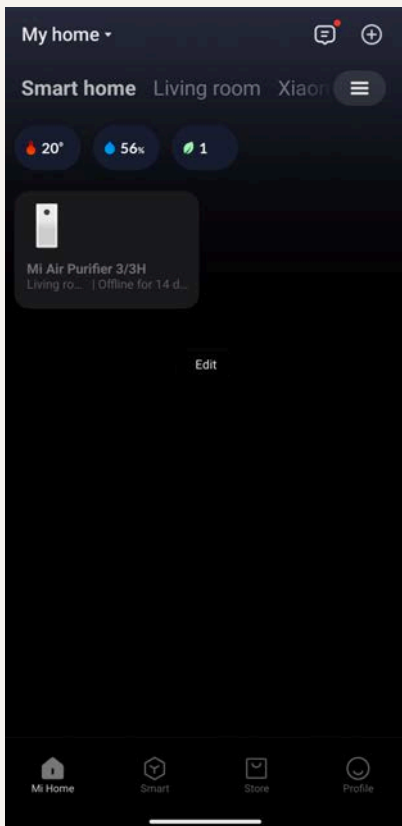

XIAOMI SMART AIR PURIFIER

Mi Home Mobile App Privacy Settings

Home Screen