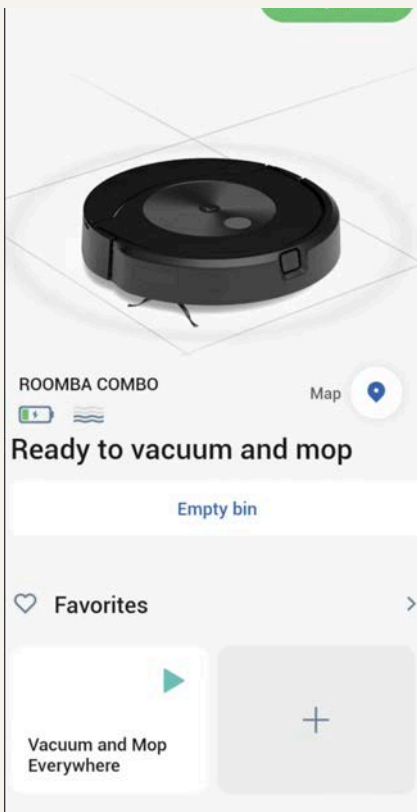

IROBOT ROBOT VACUUM iRobot Mobile App Privacy Settings

Home Screen