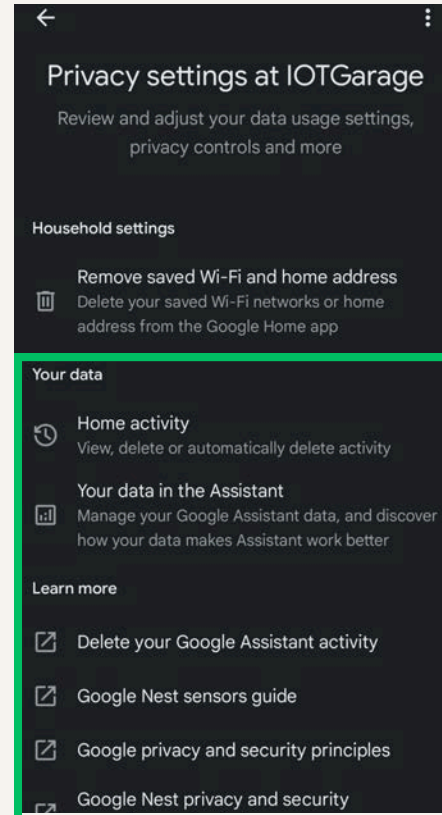

GOOGLE HOME SMART SPEAKER

Home Mobile App Privacy Settings

Home Screen

Setting
(Scroll down)

Privacy

Settings -
Notifications

Toggle to
control usage
and Ads.

Control options
through the
web.