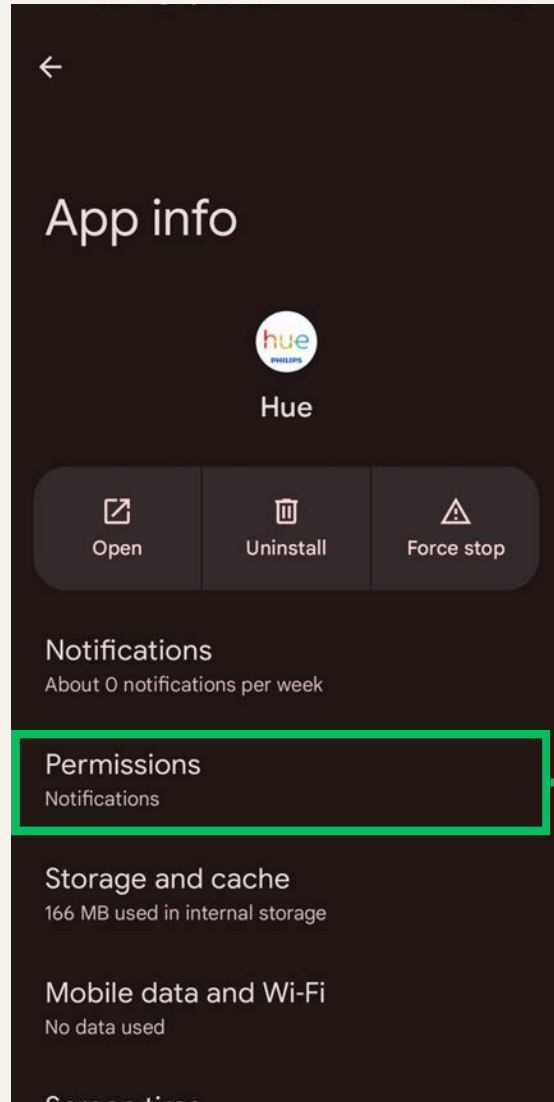

## Hue Mobile App Permissions

**Main app  
permissions are  
Notifications.**

**Philips Hue mobile app:** a line of smart lighting products. Philips Hue offers a range of smart bulbs, light strips, and lighting accessories that can be controlled remotely via smartphone apps or integrated with smart home platforms like Google Home or Amazon Alexa.