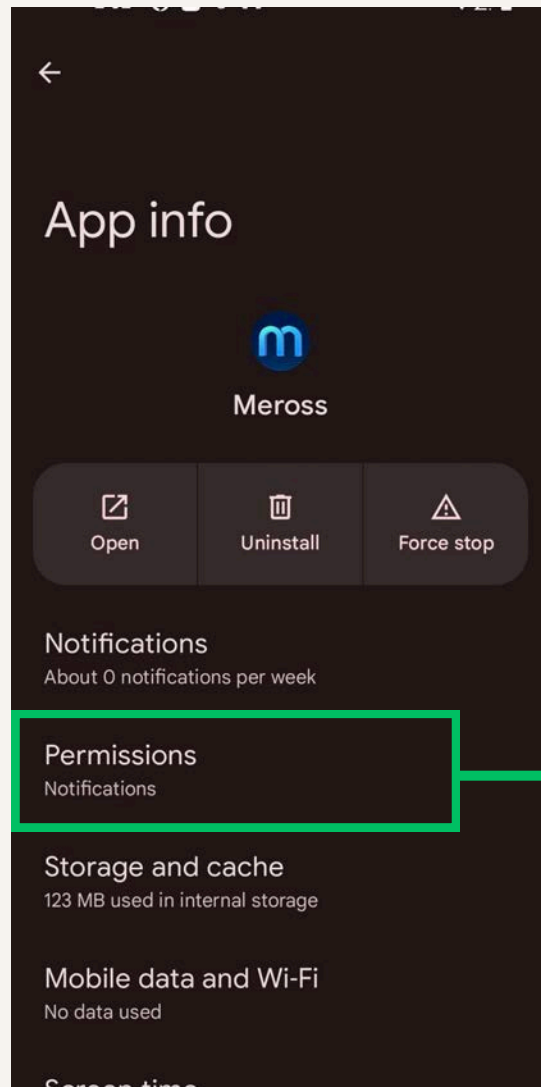

MEROSS SMART PLUG AND MEROSS OIL DIFFUSER

Meross Mobile App Permissions

Meross mobile app: Meross is a brand that offers a range of smart home devices, including smart plugs, switches, bulbs, and garage door openers. These devices can be controlled remotely via smartphone apps and are compatible with voice assistants like Amazon Alexa and Google Assistant.

Main app permissions are Notifications.