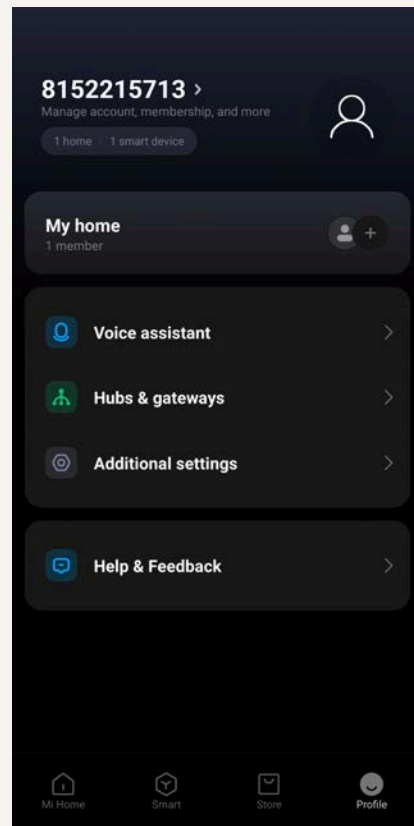

XIAOMI SMART AIR PURIFIER

Mi Home Mobile App Privacy Settings

Home Screen

Profile

Additional Settings (Scroll down)

Privacy- System Permissions

Text to control
system
permissions