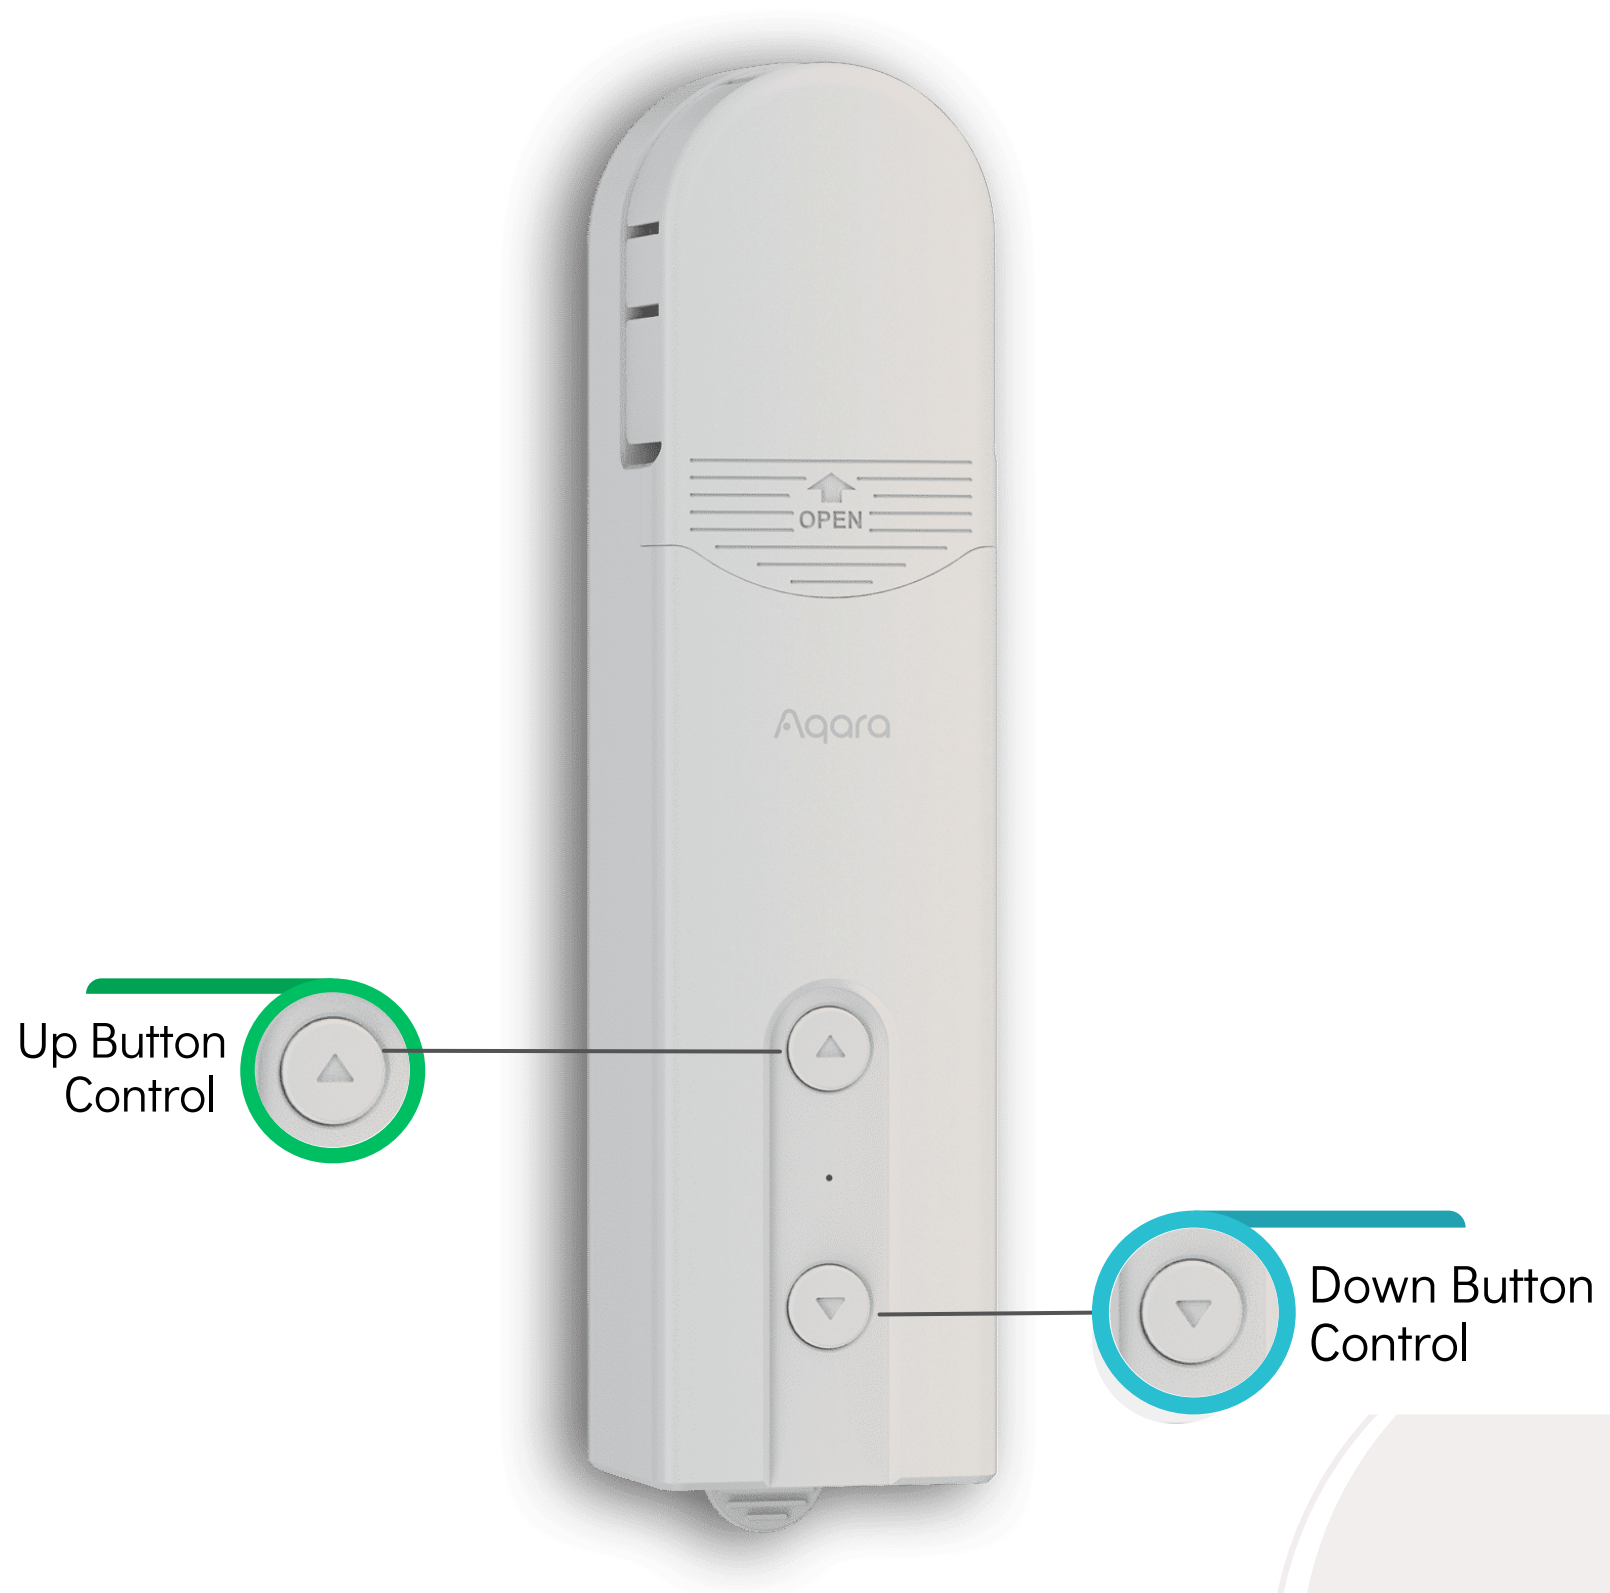

Aqara Roller Shade Driver