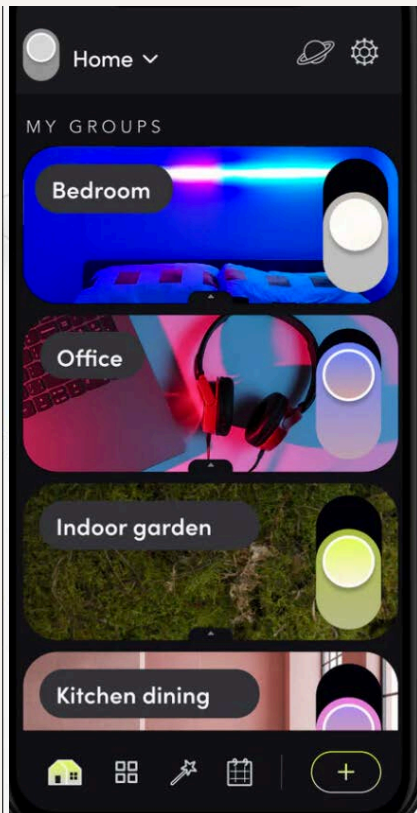

LIFX SMART SWITCH

LIFX Mobile App Privacy Settings

Home Screen