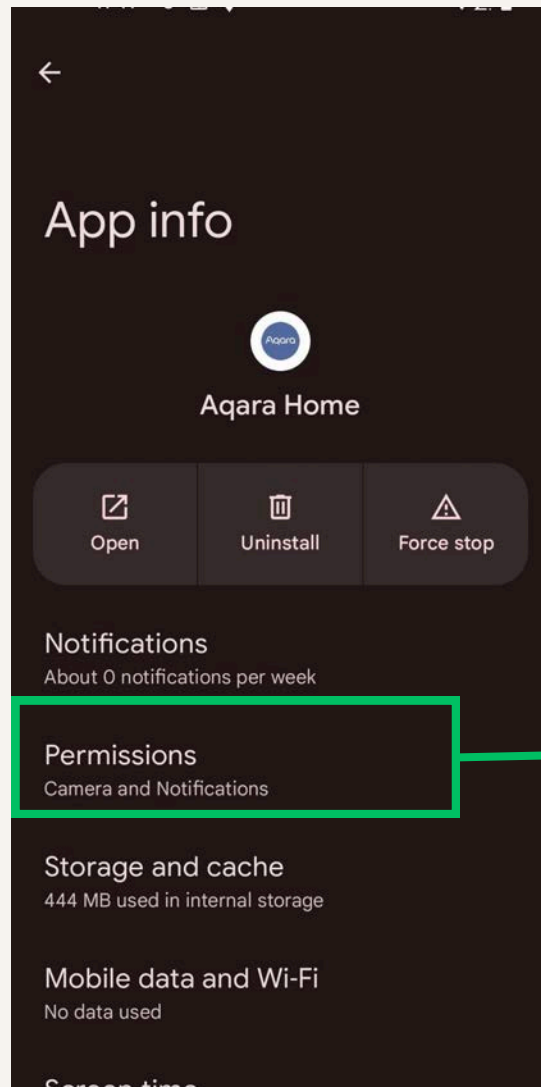

## Aqara Home Mobile App Permissions

**Aqara Home mobile app:** The Aqara app provides smart home products such as sensors, switches, and hubs, compatible with major smart home ecosystems.

Main app permissions are **Camera and Notifications.**