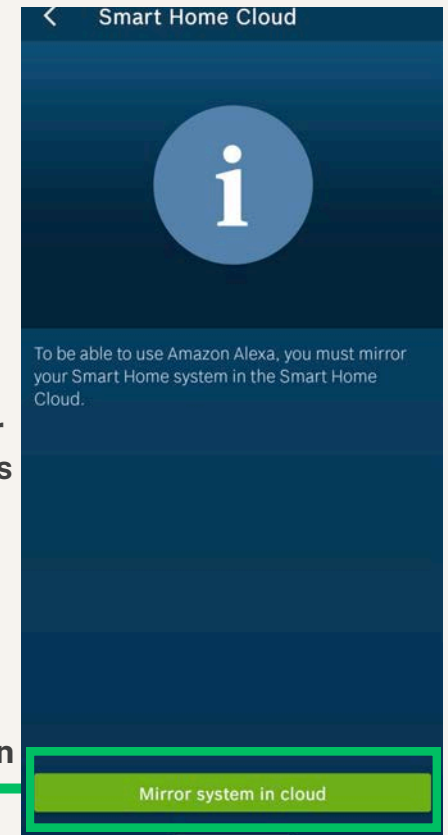

Third-Party Services

Options for third parties sharing

Action button sharing

Legal