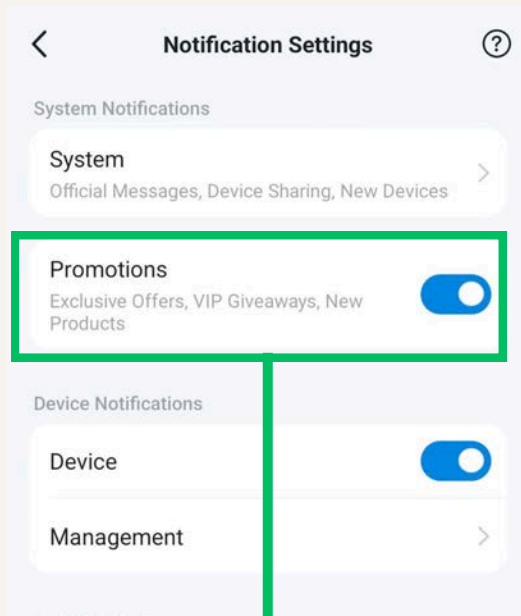

TAPO HOME CAMERA

Tapo Mobile App Privacy Settings

Profile - Notifications

Toggles to control
Ads.