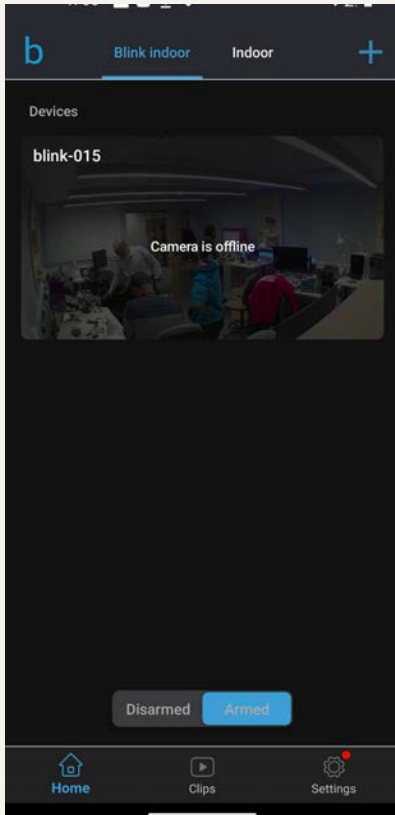

BLINK VIDEO DOORBELL

Blink Mobile App Privacy Settings

Home Screen