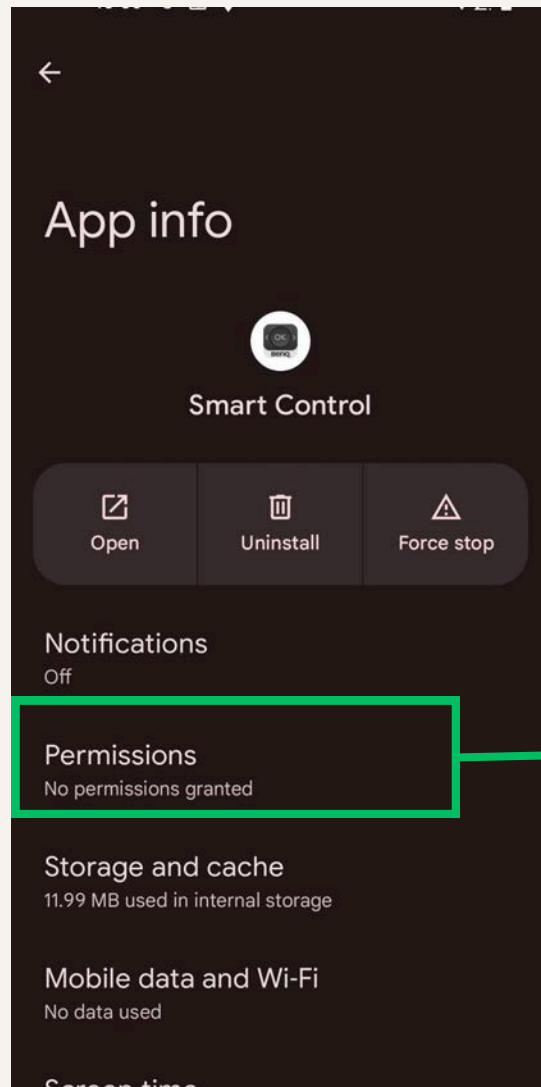

BENQ PROJECTOR

BenQ Smart Control Mobile App Permissions

BenQ Smart Control mobile app: The BenQ app is designed to enhance the functionality and user experience of BenQ projectors. The app allows users to control their BenQ projectors using their smartphones or tablets, functioning as a remote control.

The app does not require any permissions.