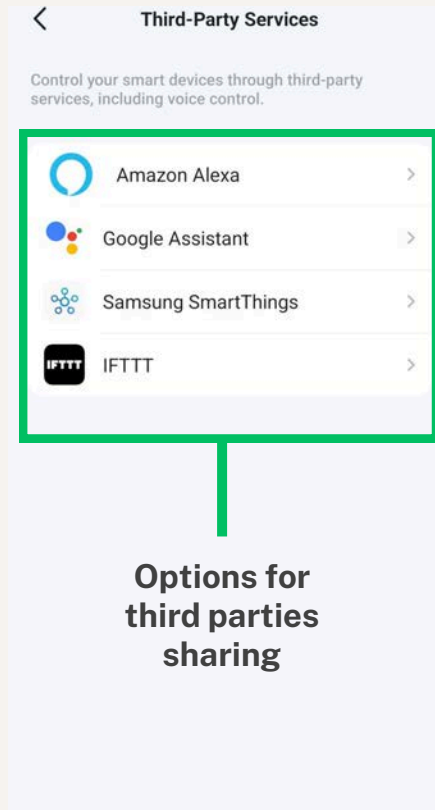

## Tapo Mobile App Privacy Settings

Home Screen

Profile

Third-Party Services

Options for third parties sharing

Third-Party Services

Action button sharing confirmation

Action button sharing opt-out option