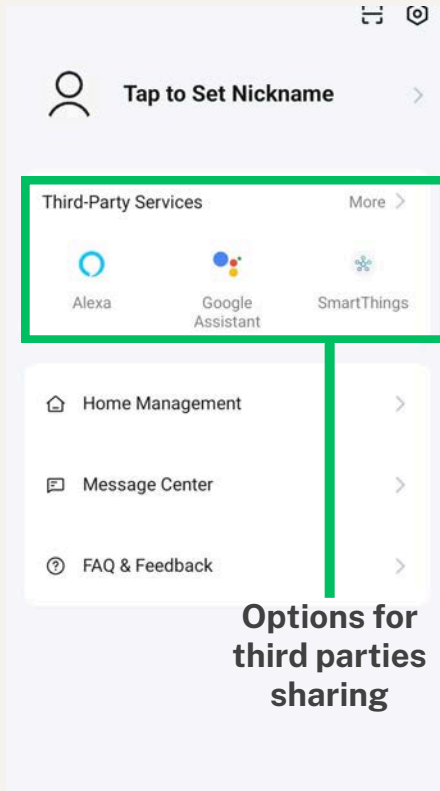

Profile

Options for third parties sharing

Third-Party Services