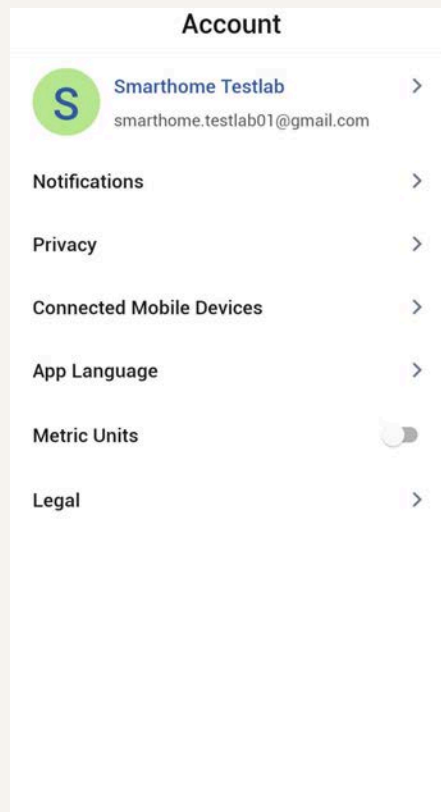

IROBOT ROBOT VACUUM iRobot Mobile App Privacy Settings

Home Screen

Profile

Privacy

Notifications

Toggles to control Ads

Legal

No direct privacy settings configurations

Some configuration options are available to control Ads.

Privacy and Legal displays information only without options.