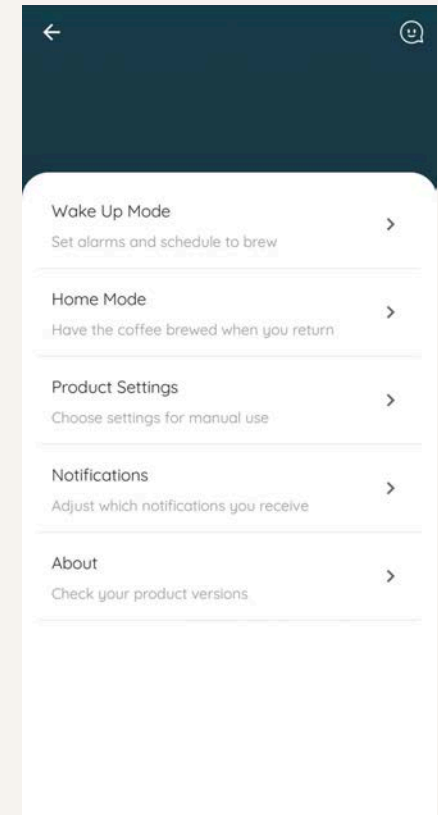

## Smarter Mobile App Privacy Settings

Home Screen

Settings

Products

Options

 No direct privacy settings configurations