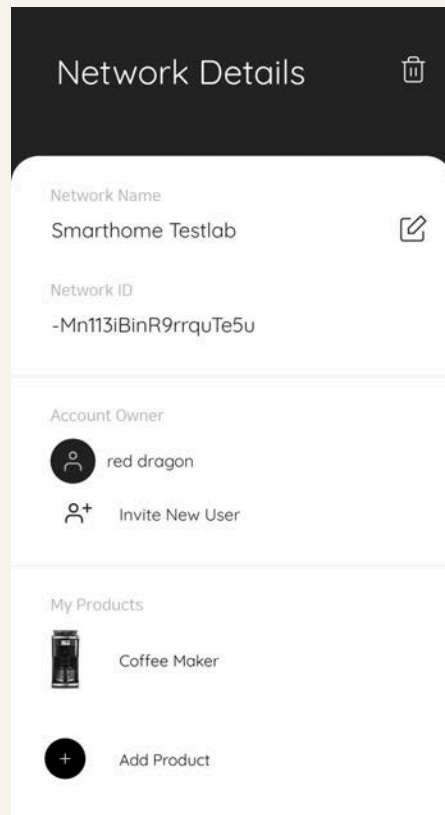

SMARTER COFFEE MACHINE

Smarter Mobile App Privacy Settings

Home Screen

Settings

Products

Options

No direct privacy settings configurations