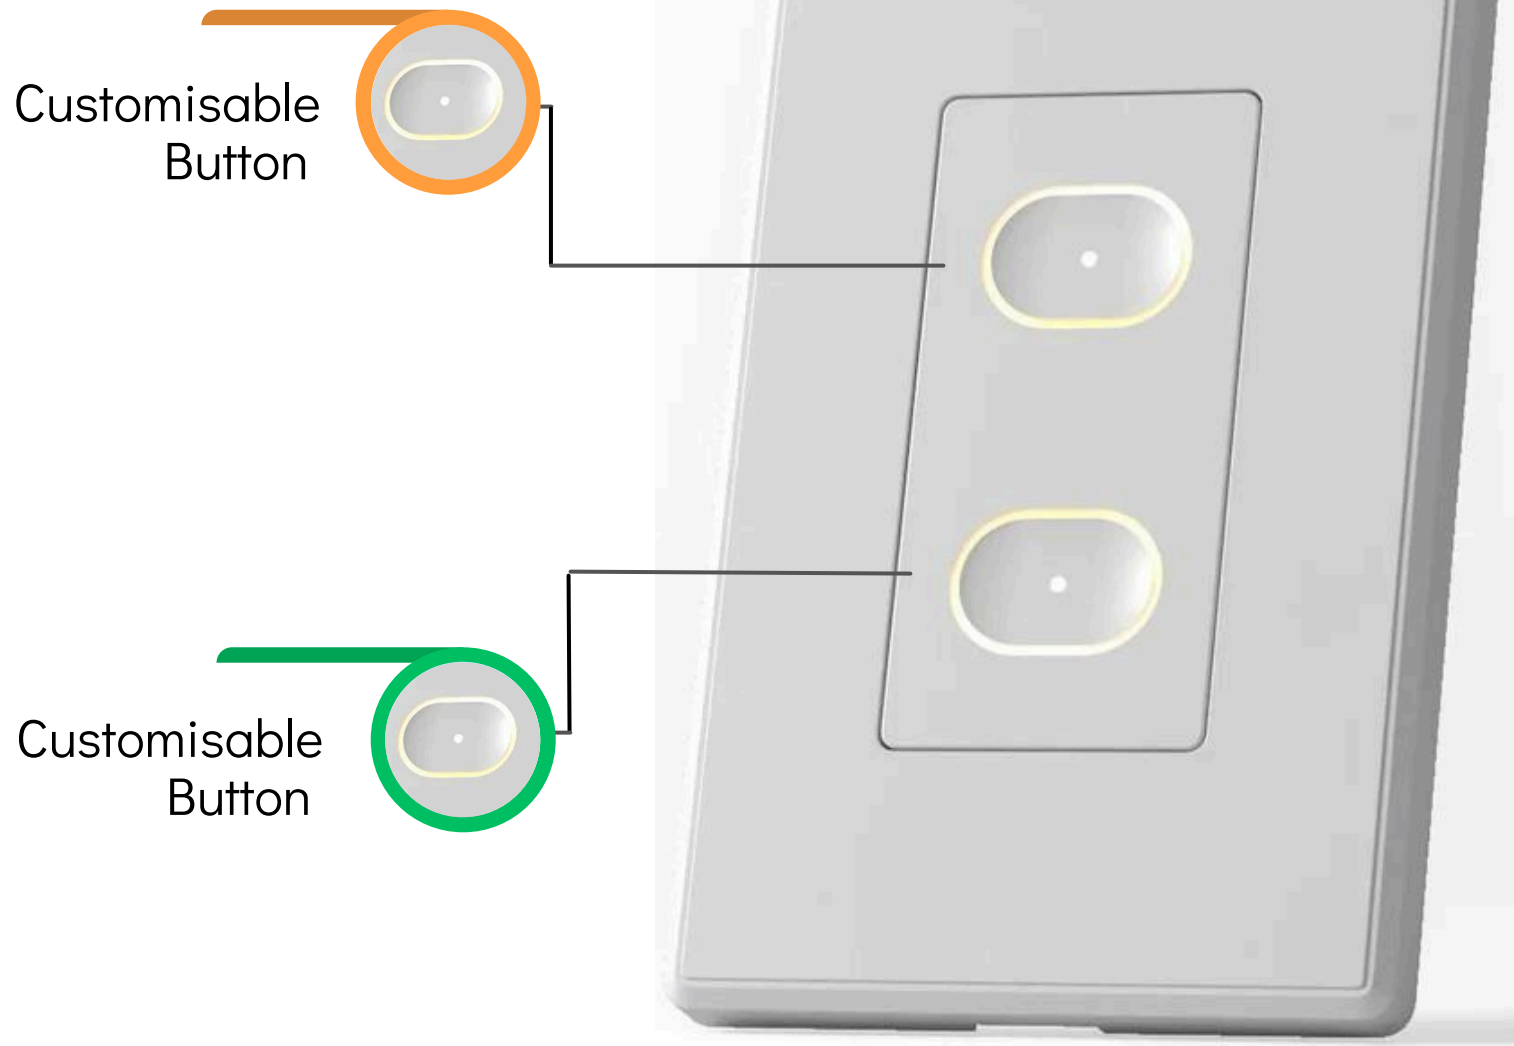

LIFX Smart Switch