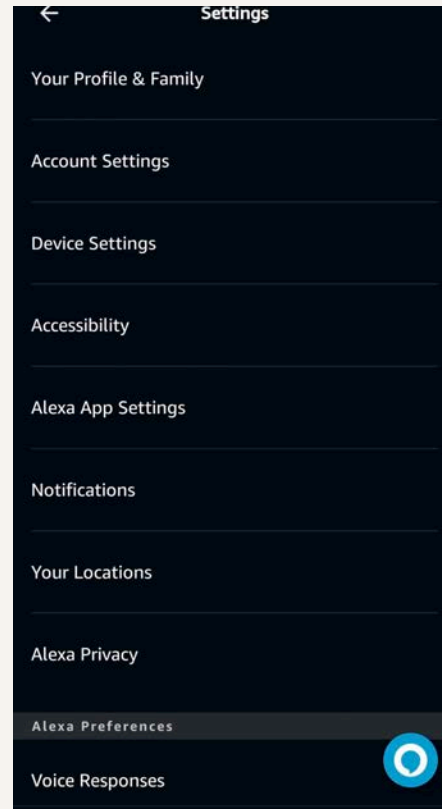

## Amazon Alexa Mobile App Privacy Settings

Home Screen

More

Settings

Privacy

Menus to  
review history