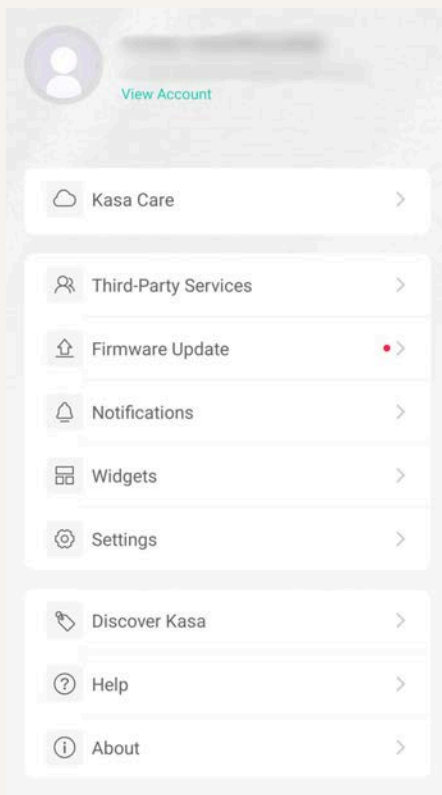

TP-LINK SMART PLUG Kasa Mobile App Privacy Settings

Home Screen

Profile

Third-Party Services

Options for
third parties
sharing

Third-Party Services

Action button
sharing

Action button
sharing confirmation

Action button sharing
opt-out option