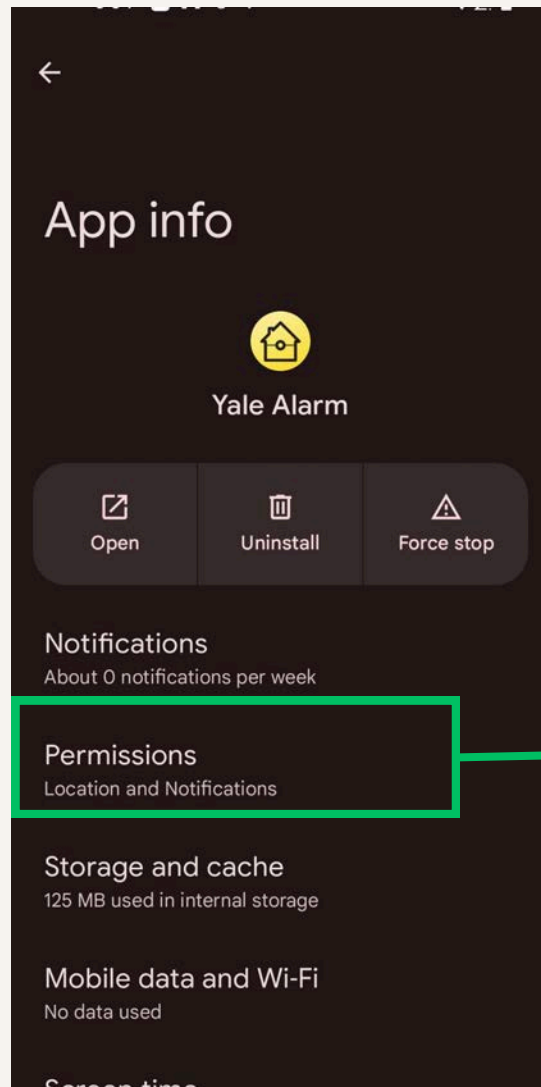

YALE BUTOON

Yale Mobile App Permissions

Yale mobile app: Yale Security is a company known for its range of smart home security products, including alarm systems, smart locks, and surveillance cameras.

Main app permissions are **Location** and **Notifications**