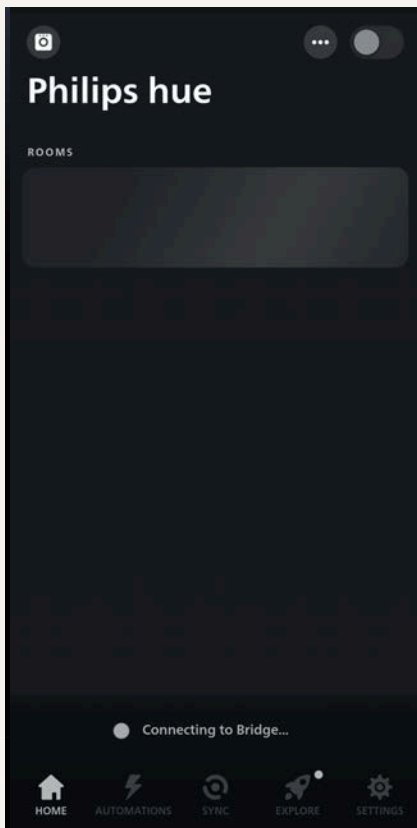

PHILIPS HUE DIMMER SWITCH

Hue Mobile App Privacy Settings

Home Screen