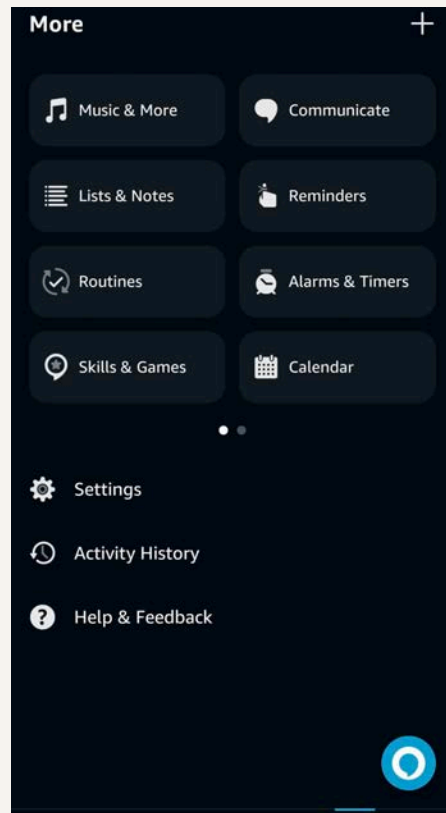

ECHO DOT, STUDIO, AND SHOW SMART SPEAKERS

Amazon Alexa Mobile App Privacy Settings

Home Screen

More

Settings

Privacy

Menus to
review history