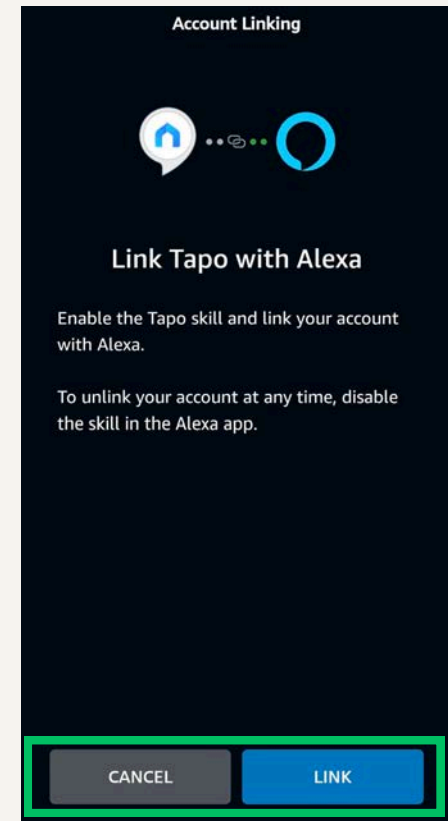

## Tapo Mobile App Privacy Settings

Home Screen

Profile

Third-Party Services

Options for third parties sharing

Third-Party Services

Action button sharing confirmation

Action button sharing opt-out option