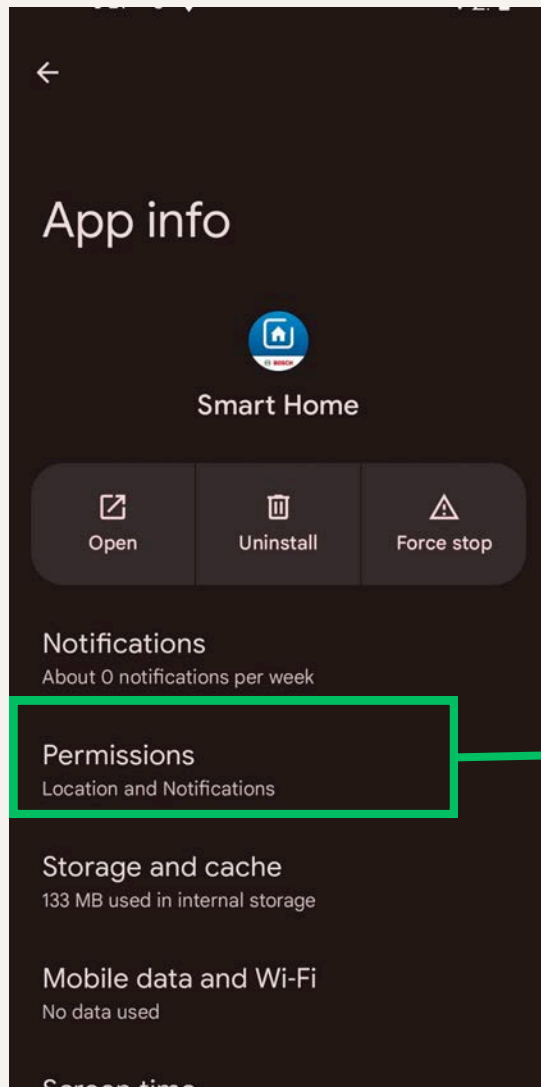

BOSCH ROOM THERMOSTAT AND BOSCH BUILT-IN OVEN

Bosch Smart Home Mobile App Permissions

Bosch Smart Home mobile app: The Bosch app is designed to provide a seamless and integrated experience for managing and controlling Bosch smart home devices. The app serves as a central hub for controlling all Bosch smart home devices, including security systems, lighting, heating, and more.

Main app permissions are **Location** and **Notifications**.