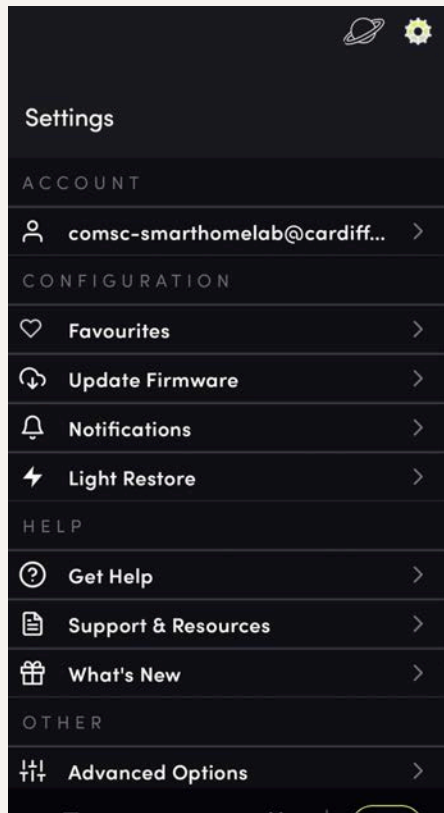

LIFX SMART SWITCH

LIFX Mobile App Privacy Settings

Home Screen

Settings

Legal

Notifications

Checkboxes to control Ads

- No direct privacy settings configurations.
- Some configuration options are available to control Ads.
- Legal displays information only without options.