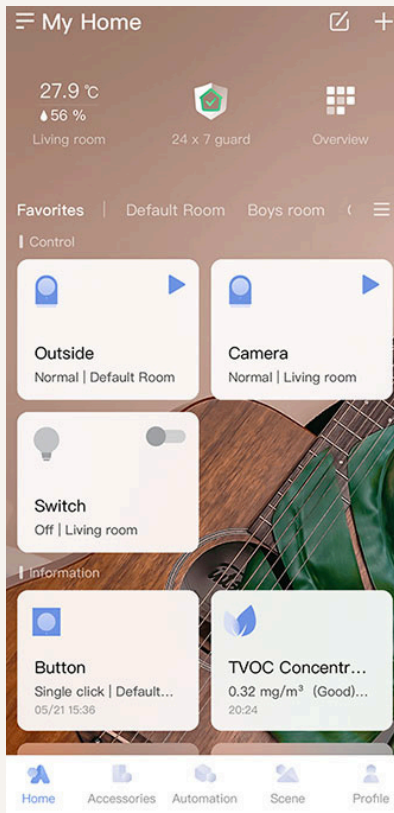

# ECHO DOT, STUDIO, AND SHOW SMART SPEAKERS

## Amazon Alexa Mobile App Permissions

**Amazon Alexa mobile app:** Alexa is Amazon's voice-controlled virtual assistant. It powers the Amazon Echo line of smart speakers and can be integrated with various smart home devices and services to enable voice control and automation.

**Main app permissions are Contacts and Notifications.**

### Home Screen