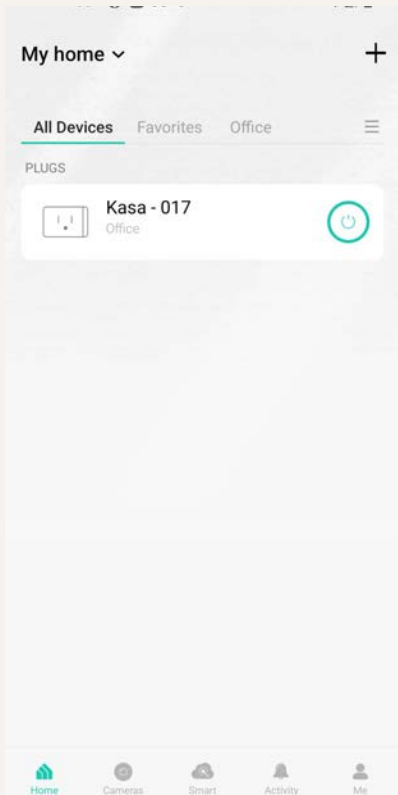

TP-LINK SMART PLUG Kasa Mobile App Privacy Settings

Home Screen