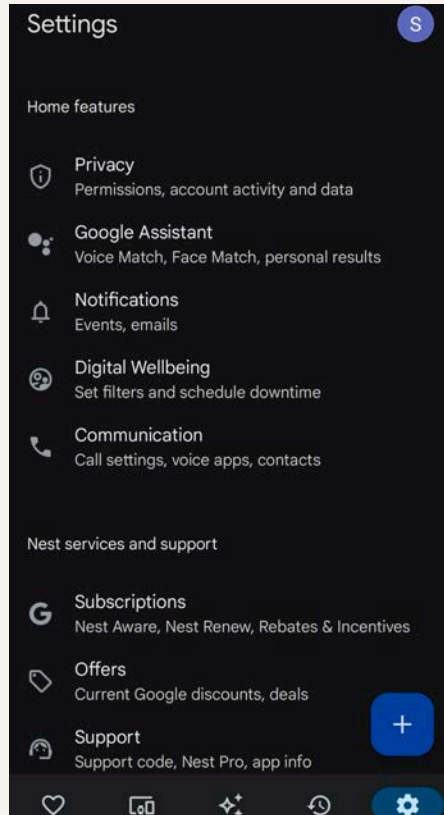

GOOGLE HOME SMART SPEAKER

Home Mobile App Privacy Settings

Home Screen

Setting
(Scroll down)

Privacy

Settings -
Notifications

Toggle to
control usage
and Ads.

Control options
through the
web.