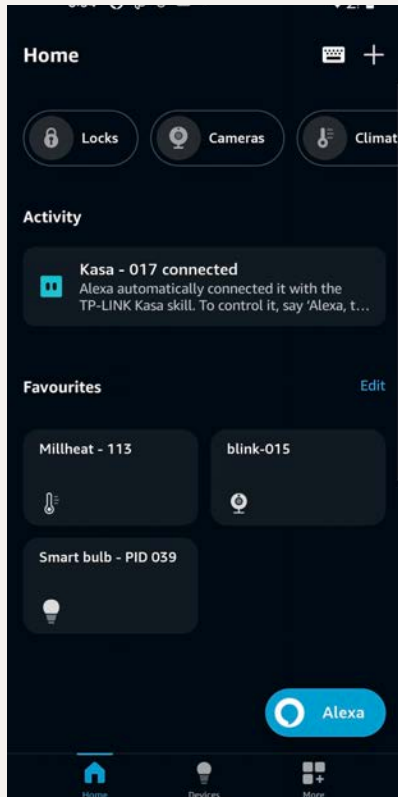

ECHO DOT, STUDIO, AND SHOW SMART SPEAKERS

Amazon Alexa Mobile App Privacy Settings

Home Screen