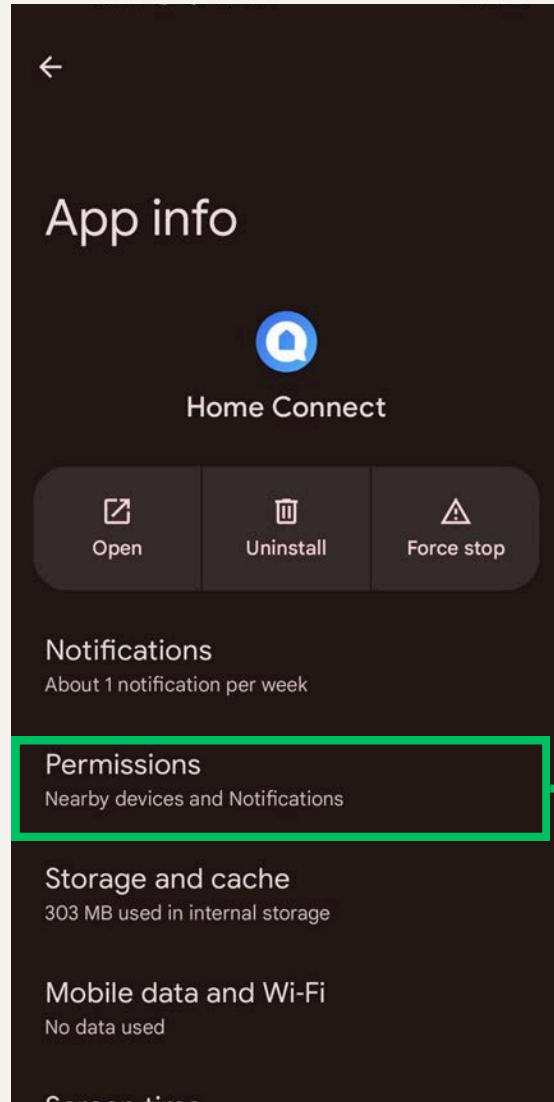

### Consent Management

Toggles to control usage and Ads.

## Home Connect Mobile App Permissions

**Home Connect mobile app:** The Home Connect app is a comprehensive platform designed to manage and control a variety of smart home appliances. It acts as a central hub for controlling and monitoring various smart home appliances.