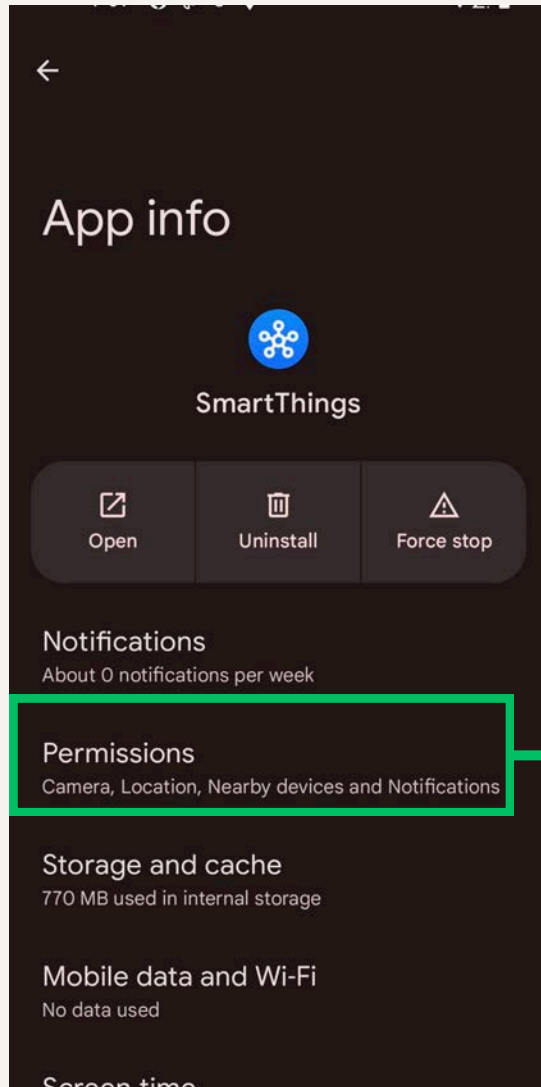

SAMSUNG SMART MICROWAVE

Smart Things Mobile App Permissions

Smart Thing mobile app: SmartThings is a smart home platform developed by Samsung. It allows users to connect and control various smart devices and appliances from different manufacturers through a single app. SmartThings supports a wide range of devices and offers automation capabilities.

Main app permissions are Camera, Location and Notifications