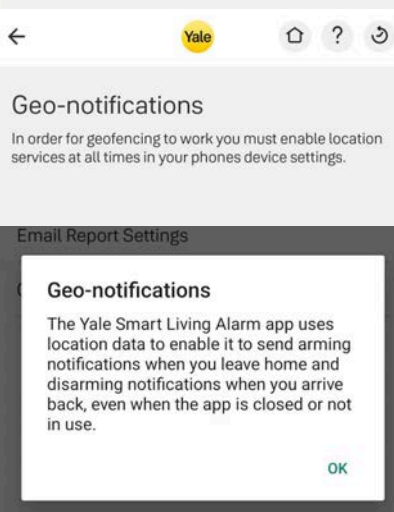

YALE BUTOON

Yale Mobile App Privacy Settings

Home Screen

Menu

Settings

Notifications

Permissions Confirmations

No direct privacy settings configurations.

Some confirmation options are available to control notifications.