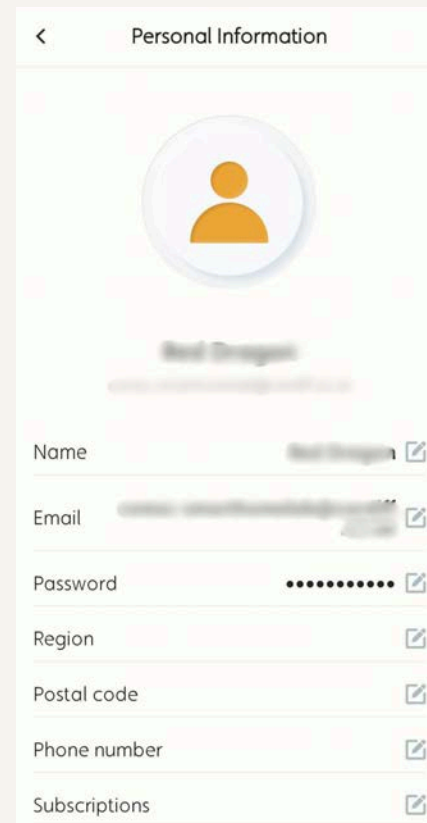

## Mill Norway Mobile App Privacy Settings

Home Screen

Settings

Personal Information

Subscriptions

Toggles to control Ads

Action button confirmation

-  No direct privacy settings configurations
-  Some configuration options are available to control Ads.