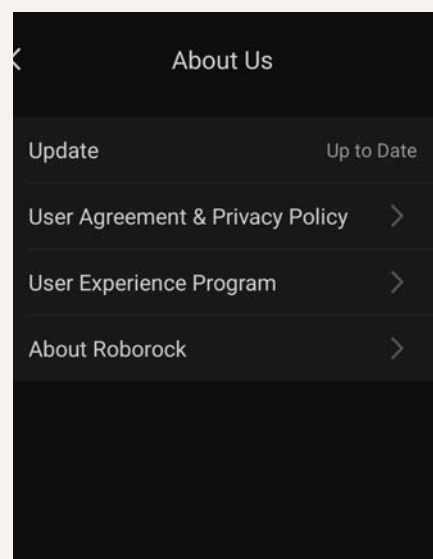

Settings - About us